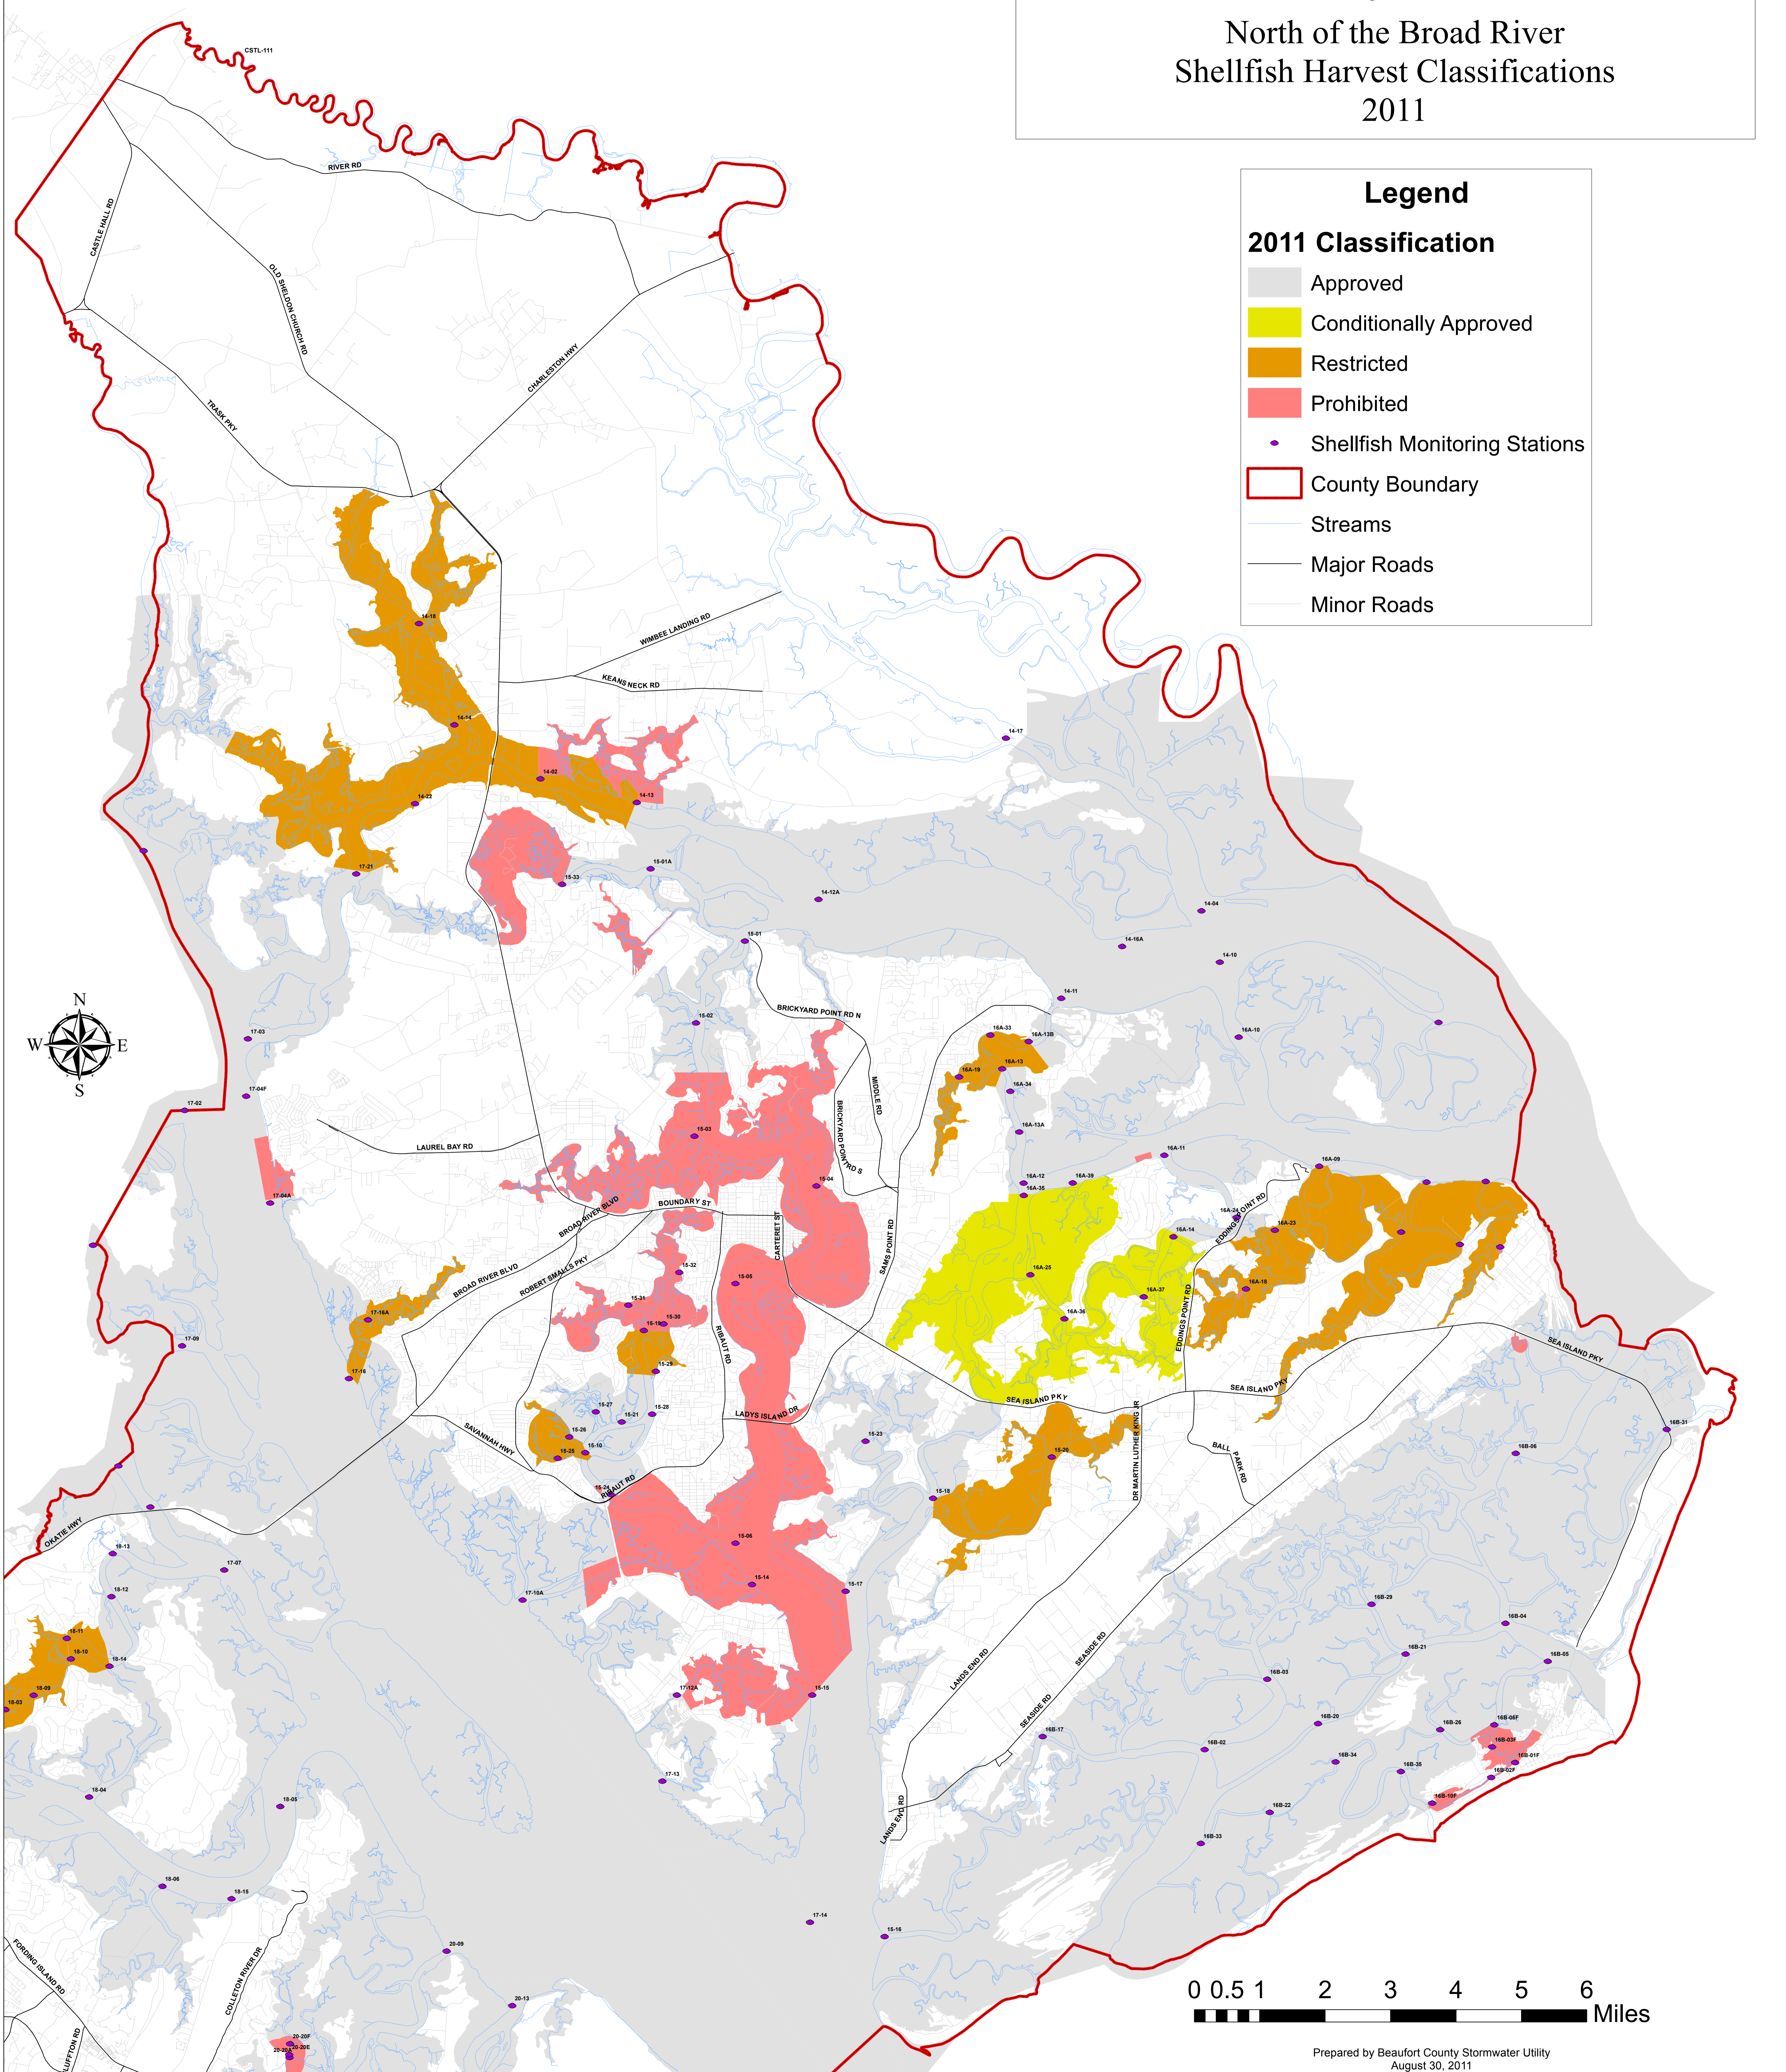

Beaufort County, South Carolina

North of the Broad River Shellfish Harvest Classifications 2011

Legend

2011 Classification

- Approved
- Conditionally Approved
- Restricted
- Prohibited
- Shellfish Monitoring Stations
- County Boundary
- Streams
- Major Roads
- Minor Roads

0 0.5 1 2 3 4 5 6 Miles