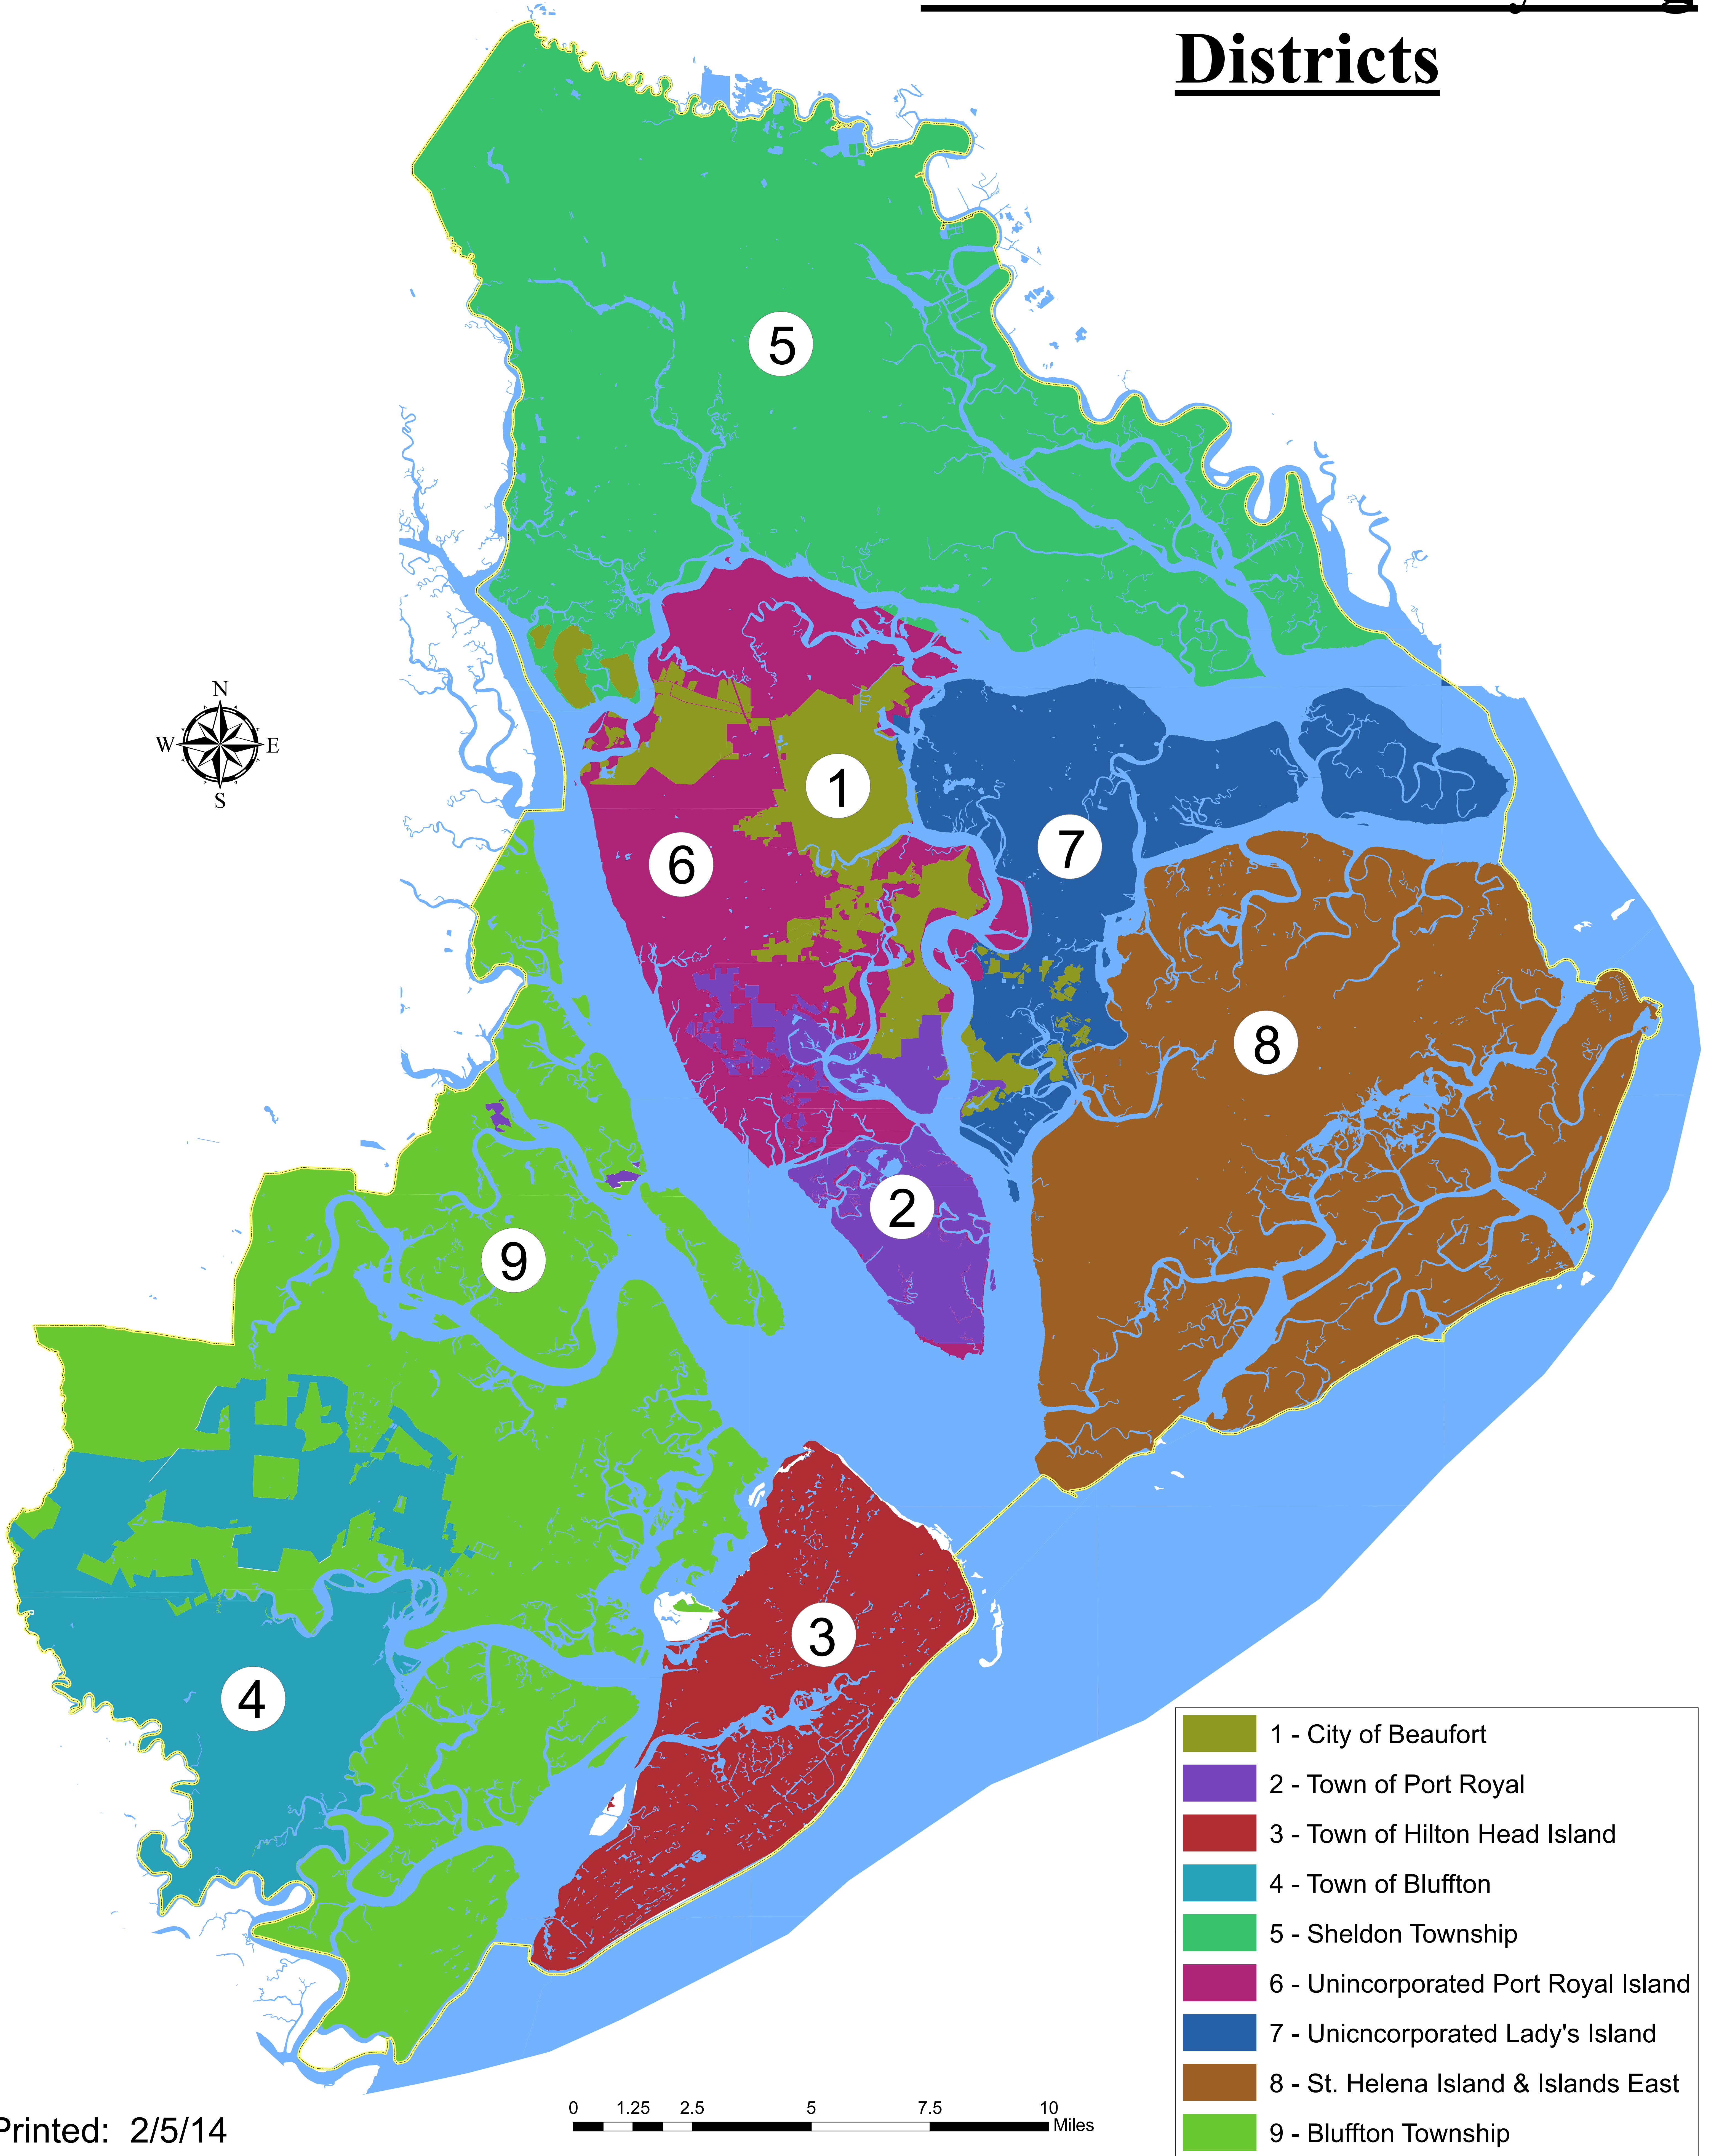

# Solid Waste & Recycling Districts

- 1 - City of Beaufort
- 2 - Town of Port Royal
- 3 - Town of Hilton Head Island
- 4 - Town of Bluffton
- 5 - Sheldon Township
- 6 - Unincorporated Port Royal Island
- 7 - Unincorporated Lady's Island
- 8 - St. Helena Island & Islands East
- 9 - Bluffton Township