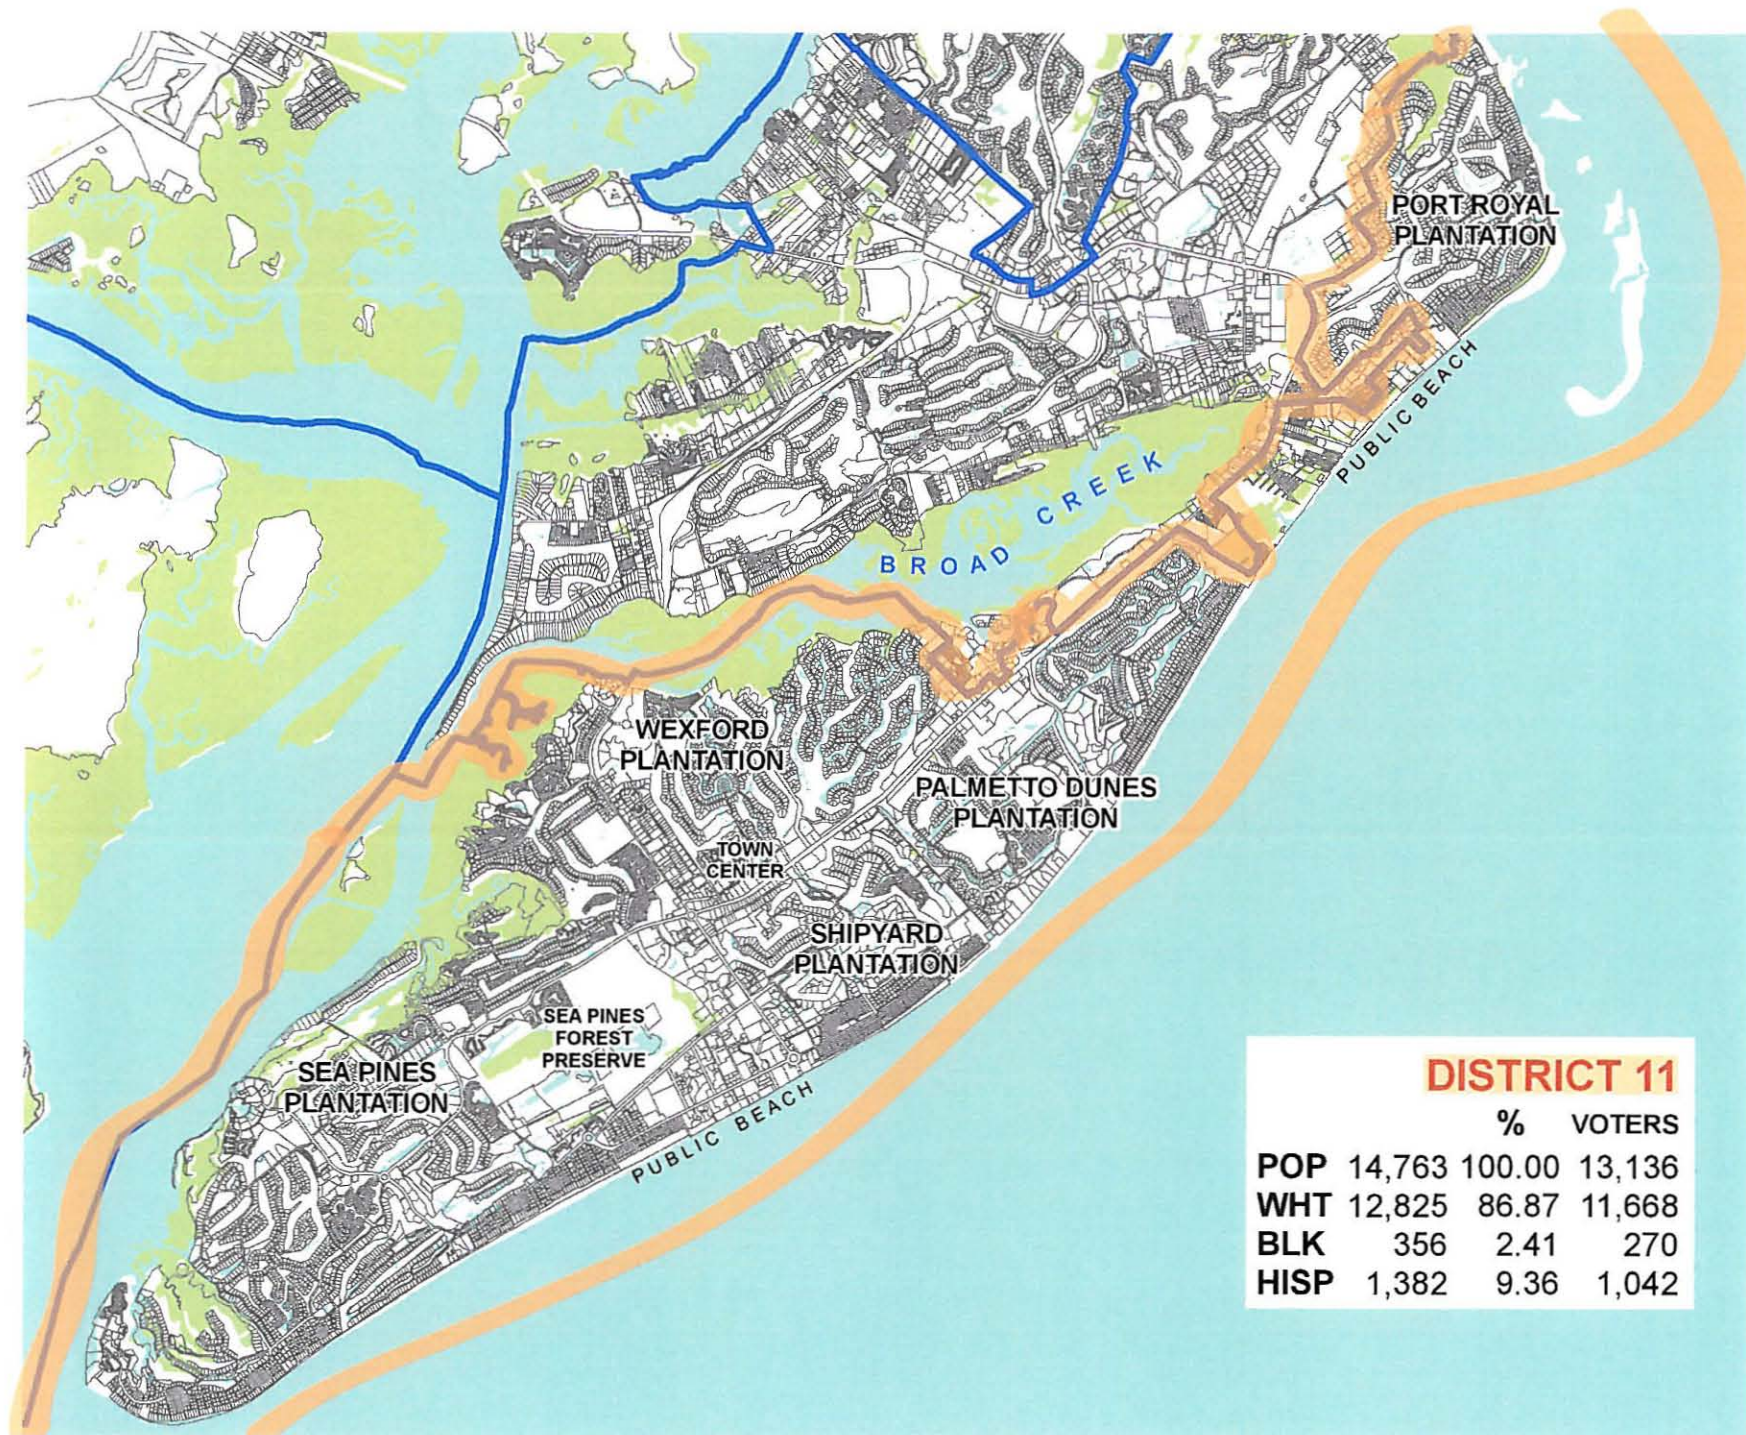

BEAUFORT COUNTY
 County Council
 District 11

DISTRICT 11