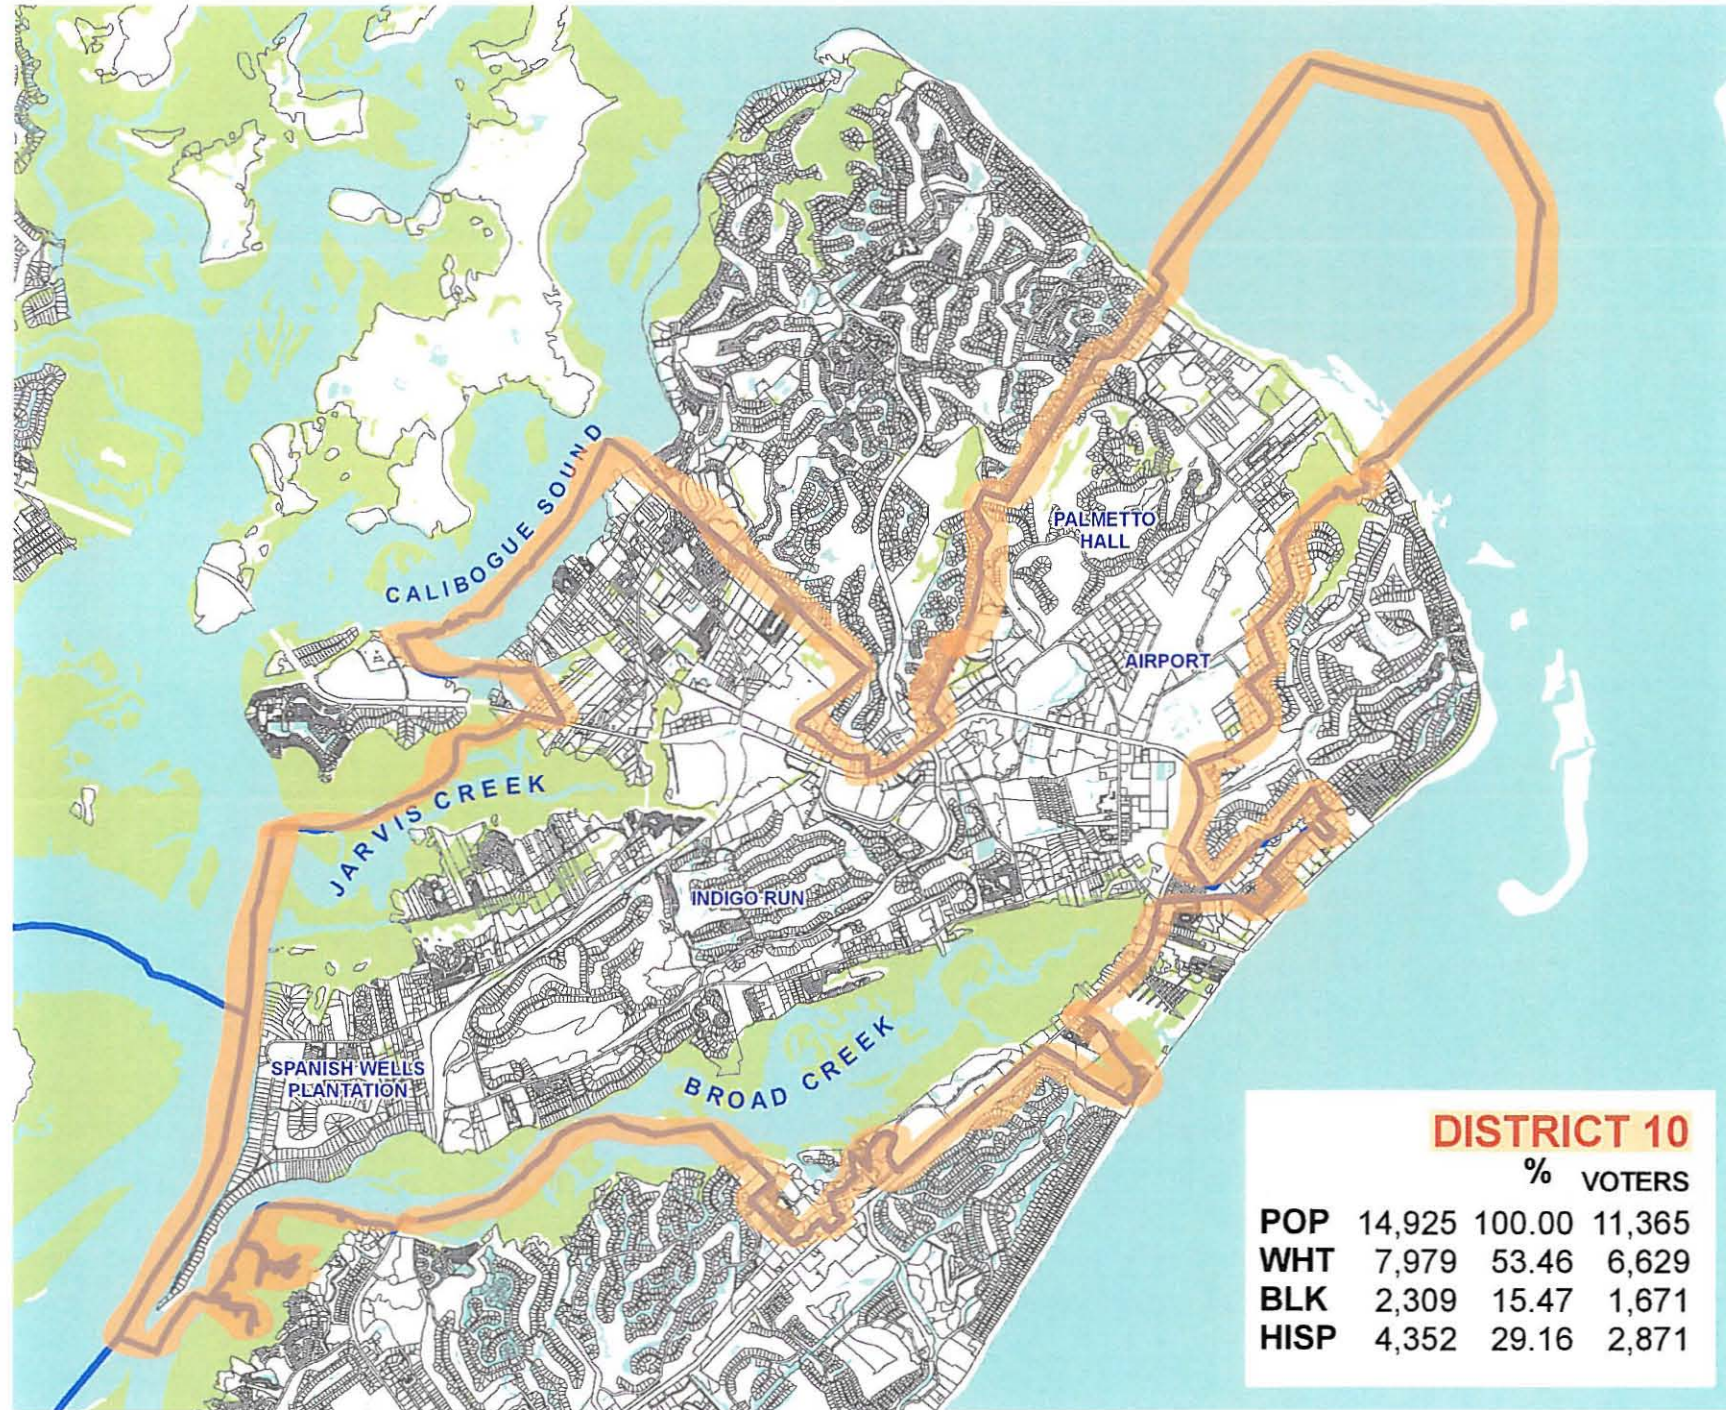

BEAUFORT COUNTY
 County Council
 District 10

DISTRICT 10