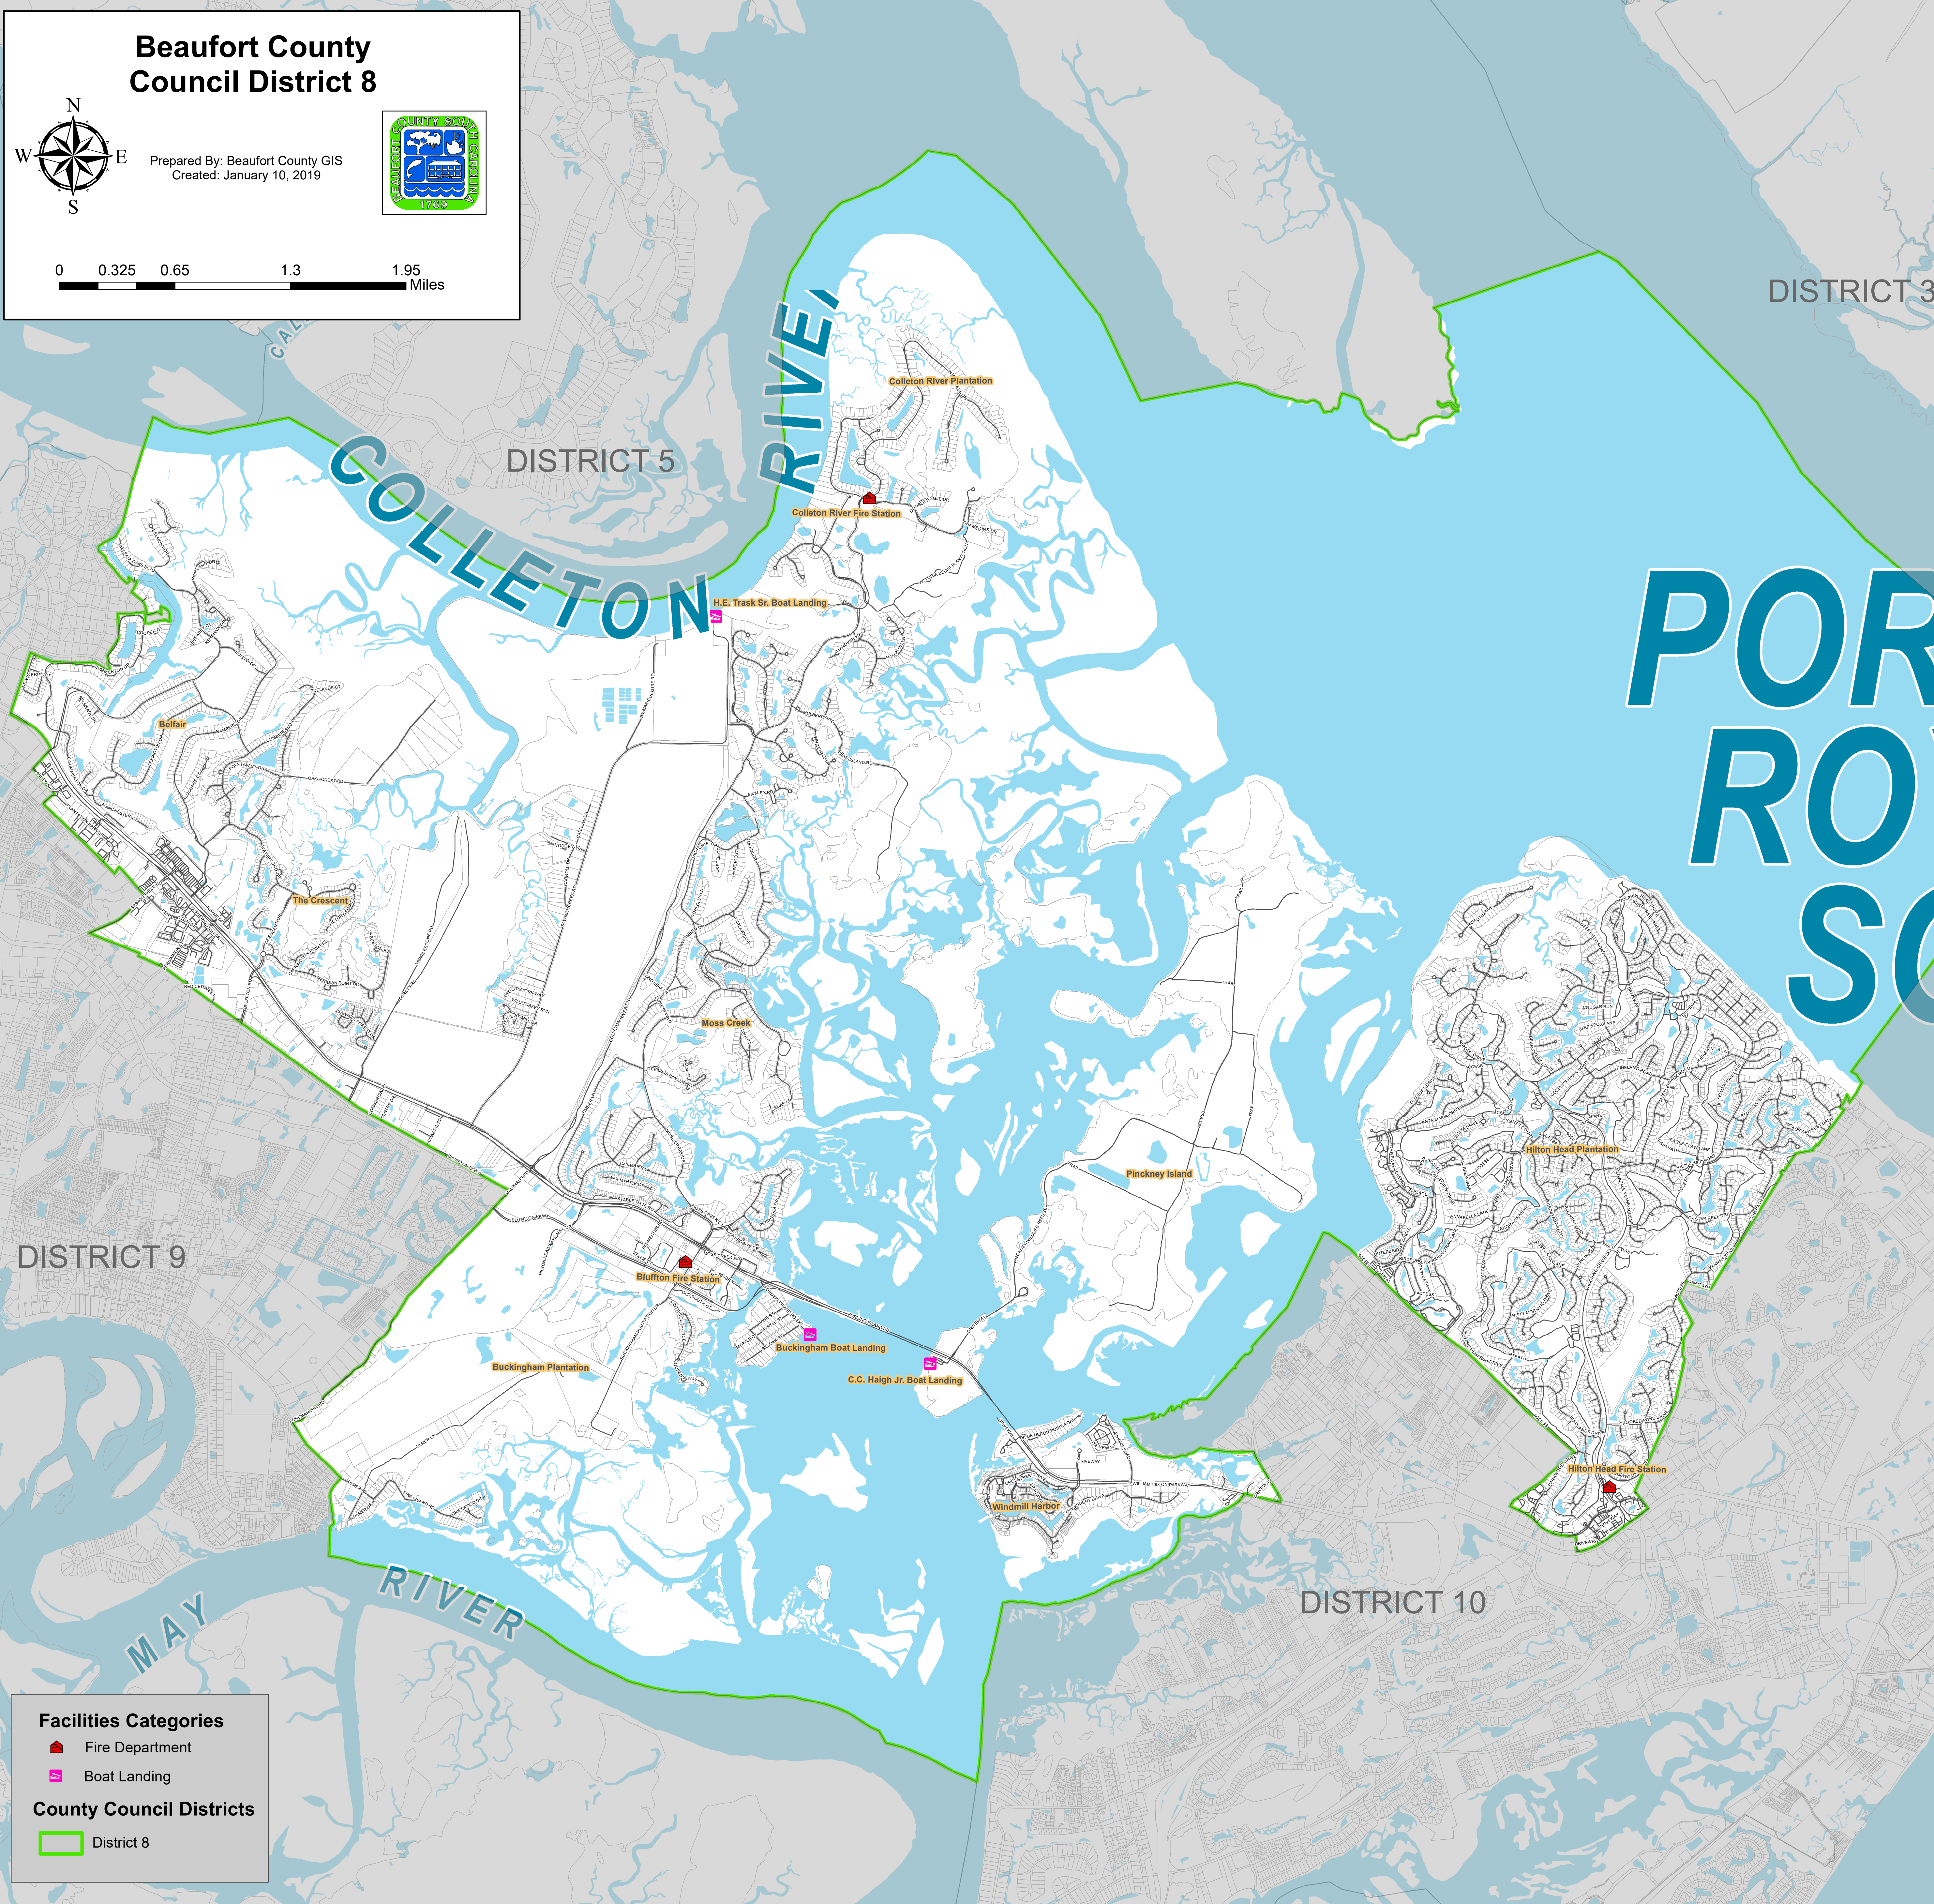

Beaufort County Council District 8

Prepared By: Beaufort County GIS
Created: January 10, 2019

Facilities Categories

- Fire Department
- Boat Landing

County Council Districts

- District 8