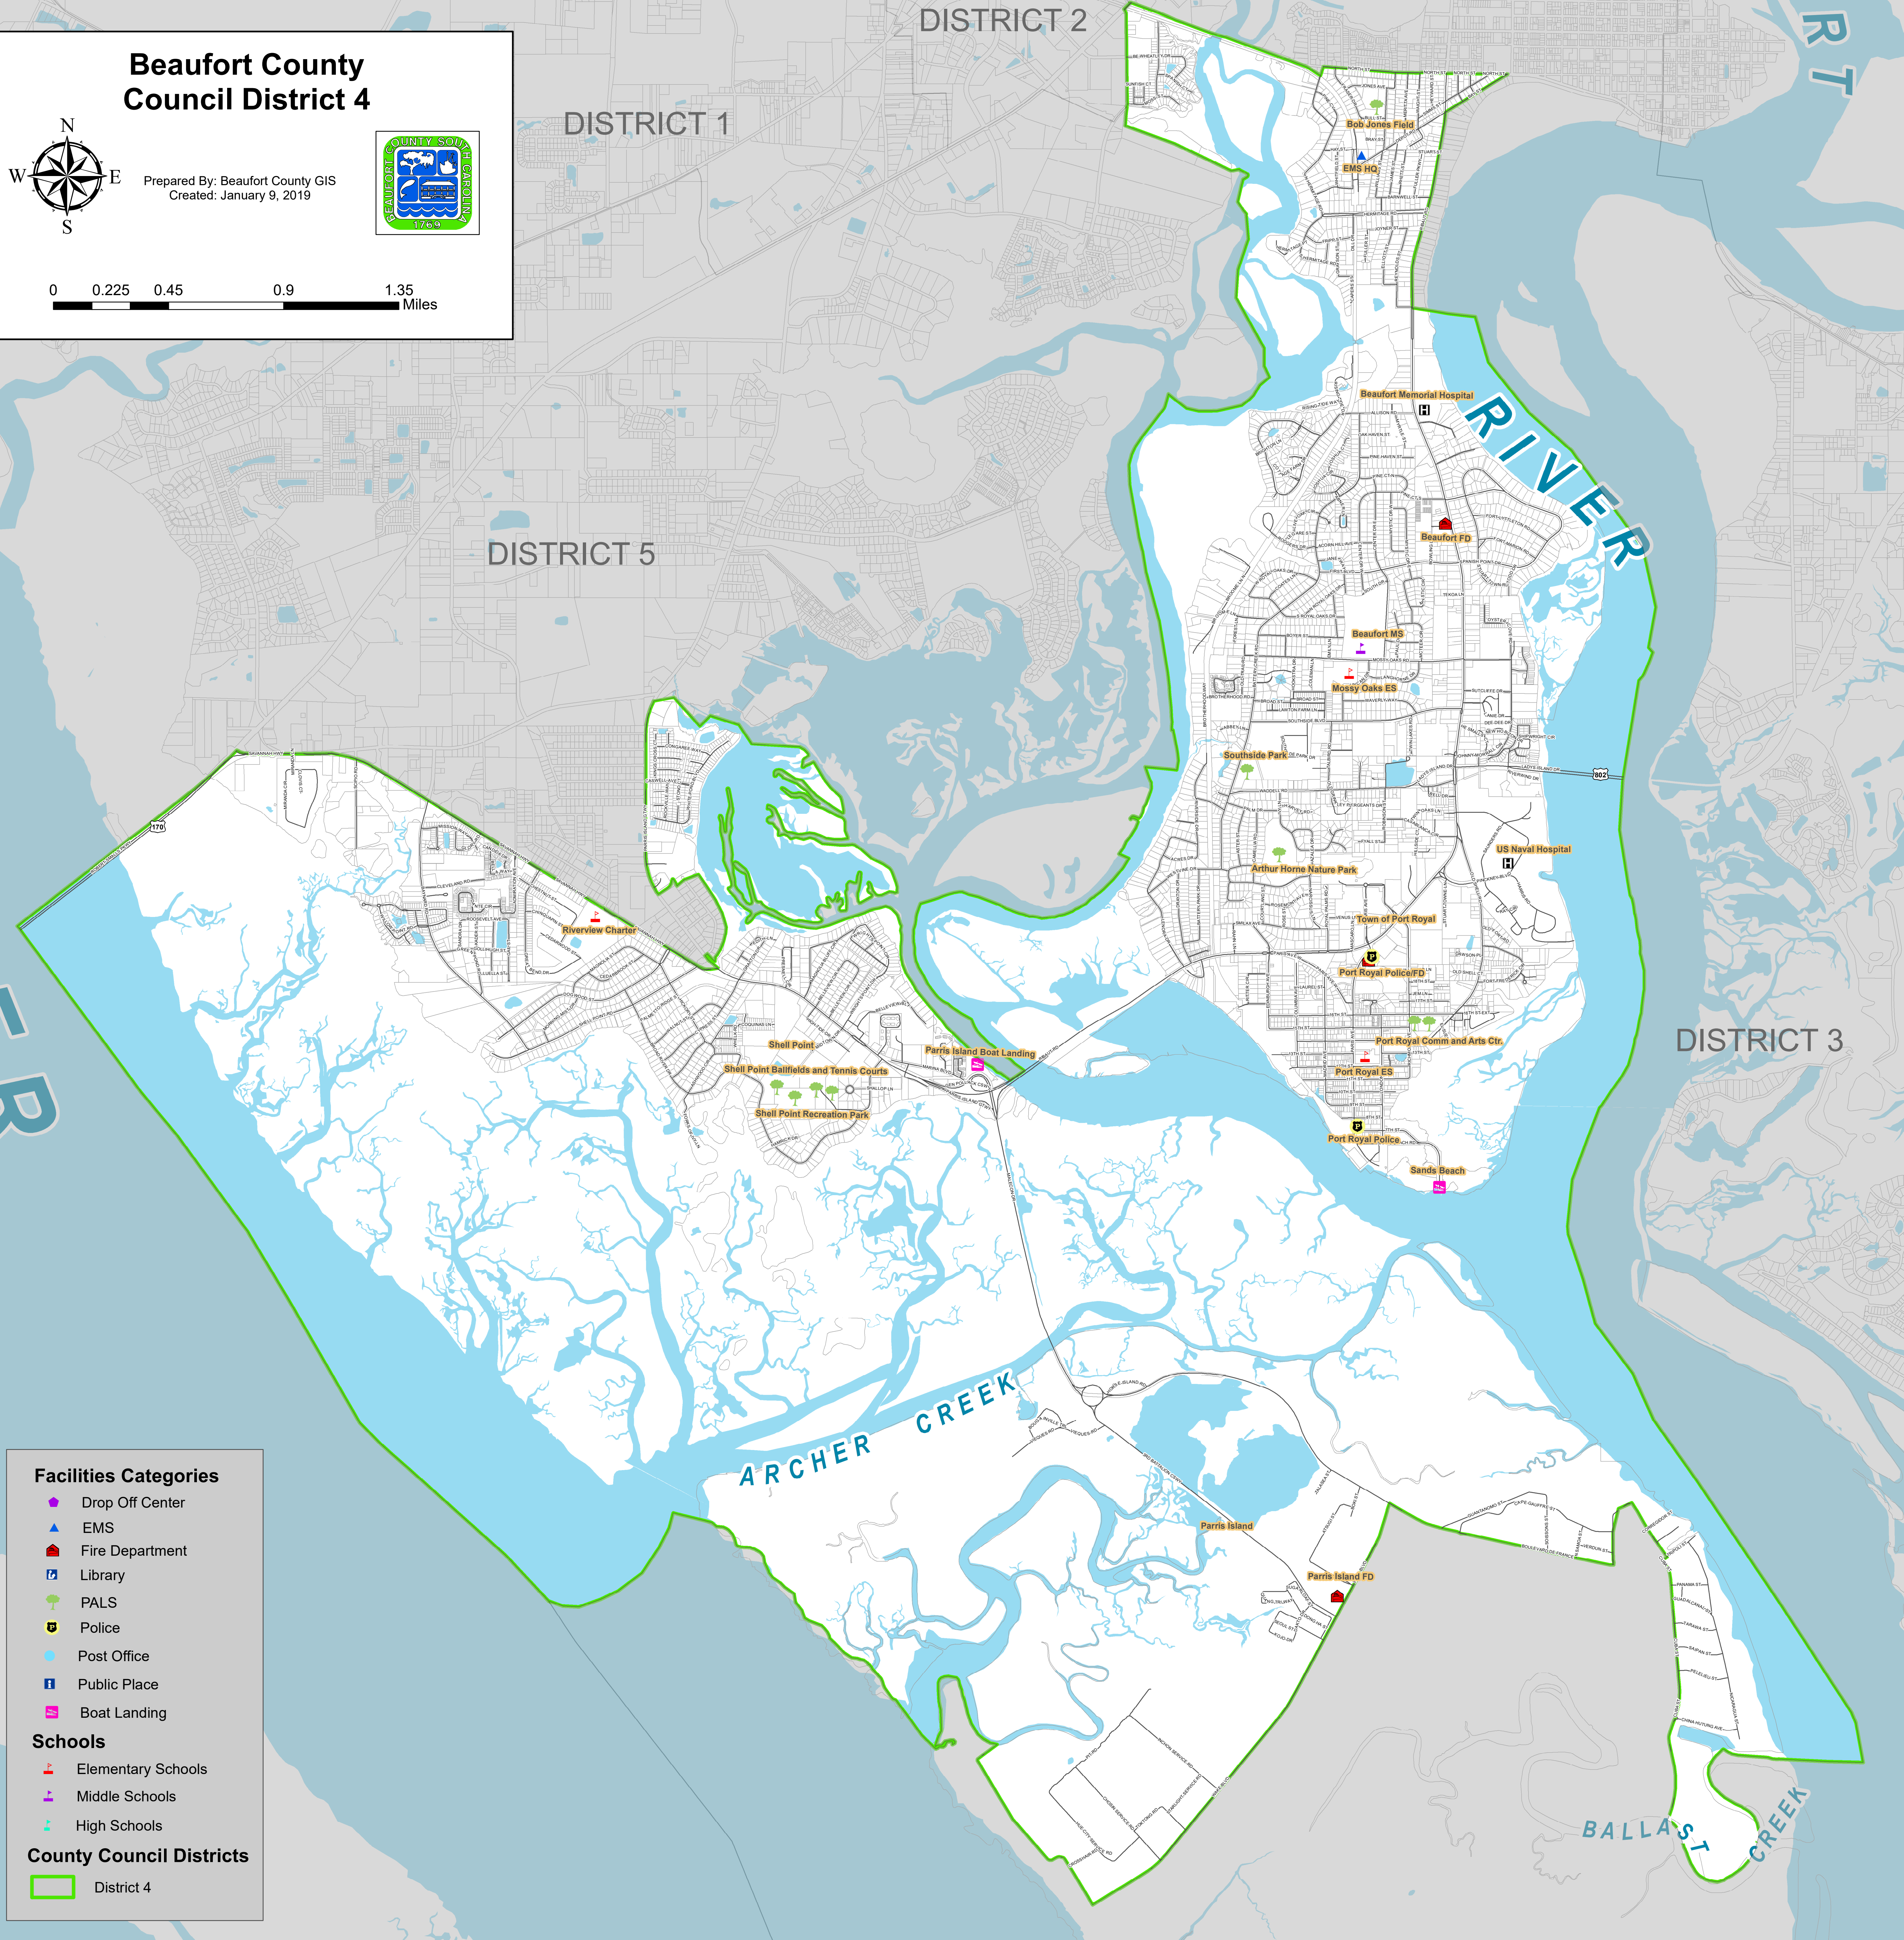

Beaufort County Council District 4

Prepared By: Beaufort County GIS
Created: January 9, 2019

Facilities Categories

- Drop Off Center
- EMS
- Fire Department
- Library
- PALS
- Police
- Post Office
- Public Place
- Boat Landing

Port Royal Police

Sands Beach

Riverview Charter

Shell Point

Shell Point Ballfields and Tennis Courts

Shell Point Recreation Park

Parris Island Boat Landing

Parris Island