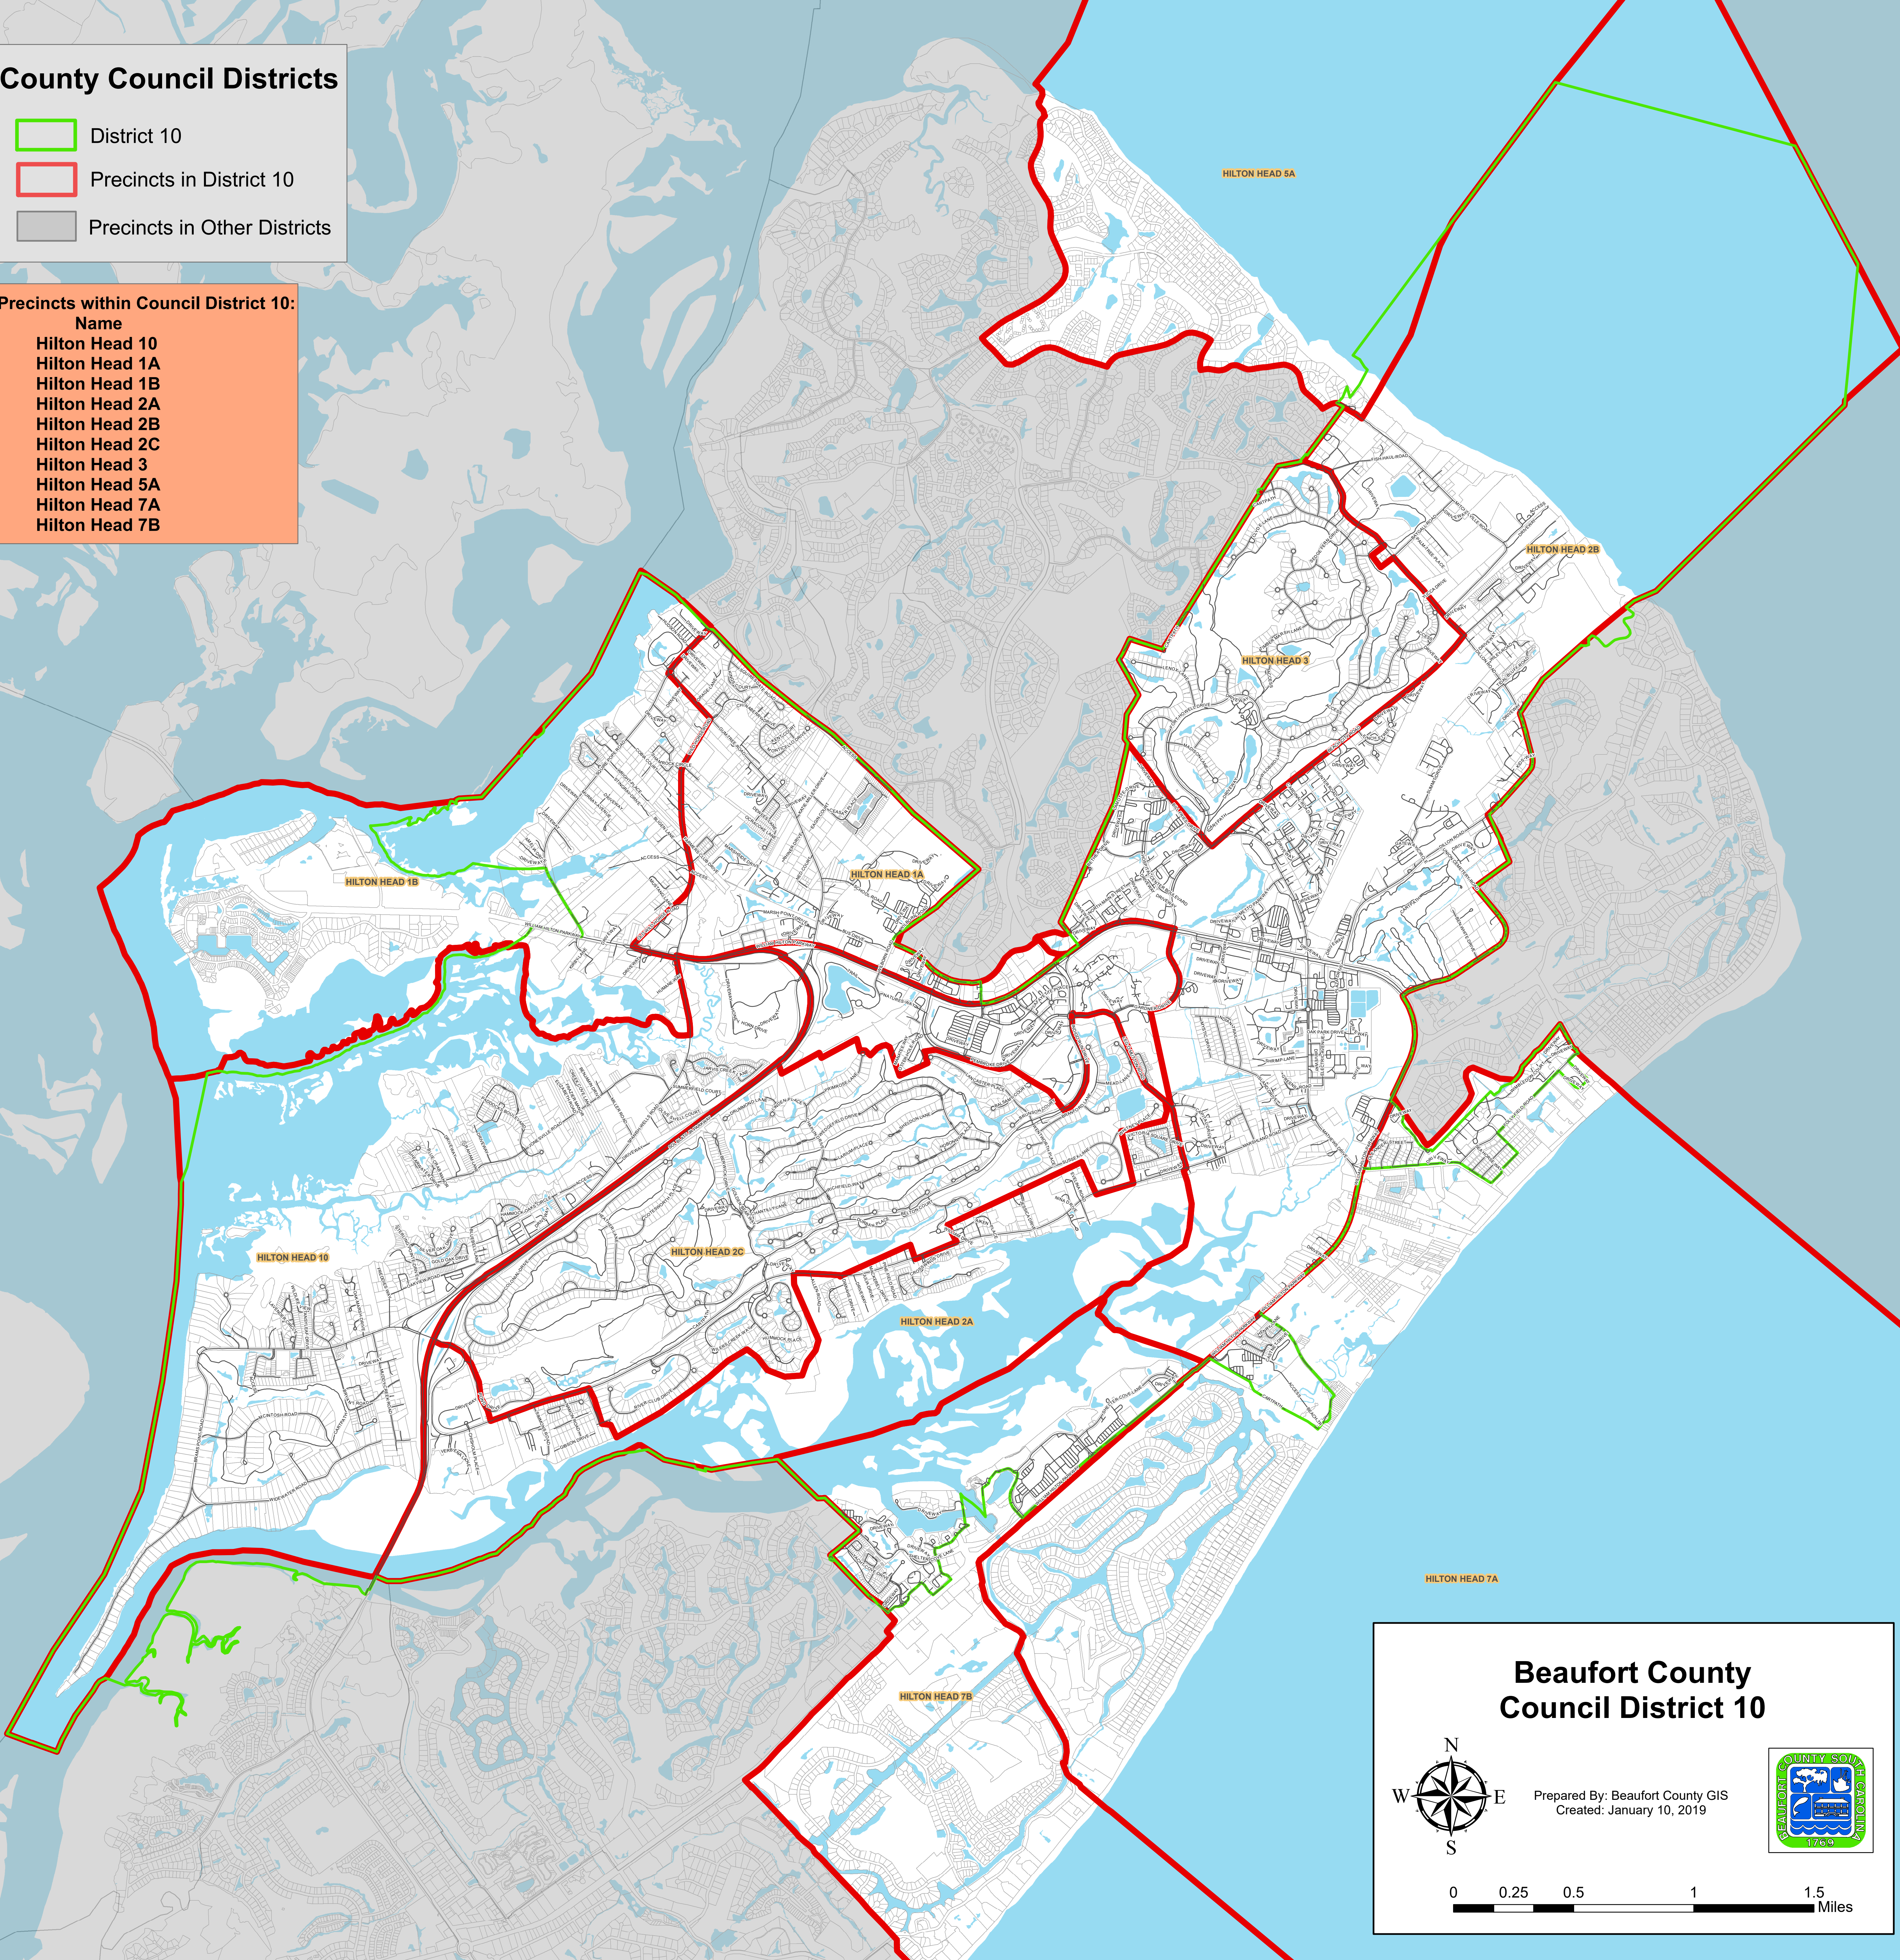

County Council Districts

-  District 10
-  Precincts in District 10
-  Precincts in Other Districts

Precincts within Council District 10:

Name

- Hilton Head 10
- Hilton Head 1A
- Hilton Head 1B
- Hilton Head 2A
- Hilton Head 2B
- Hilton Head 2C
- Hilton Head 3
- Hilton Head 5A
- Hilton Head 7A
- Hilton Head 7B

Beaufort County Council District 10

Prepared By: Beaufort County GIS
Created: January 10, 2019

0 0.25 0.5 1 1.5 Miles