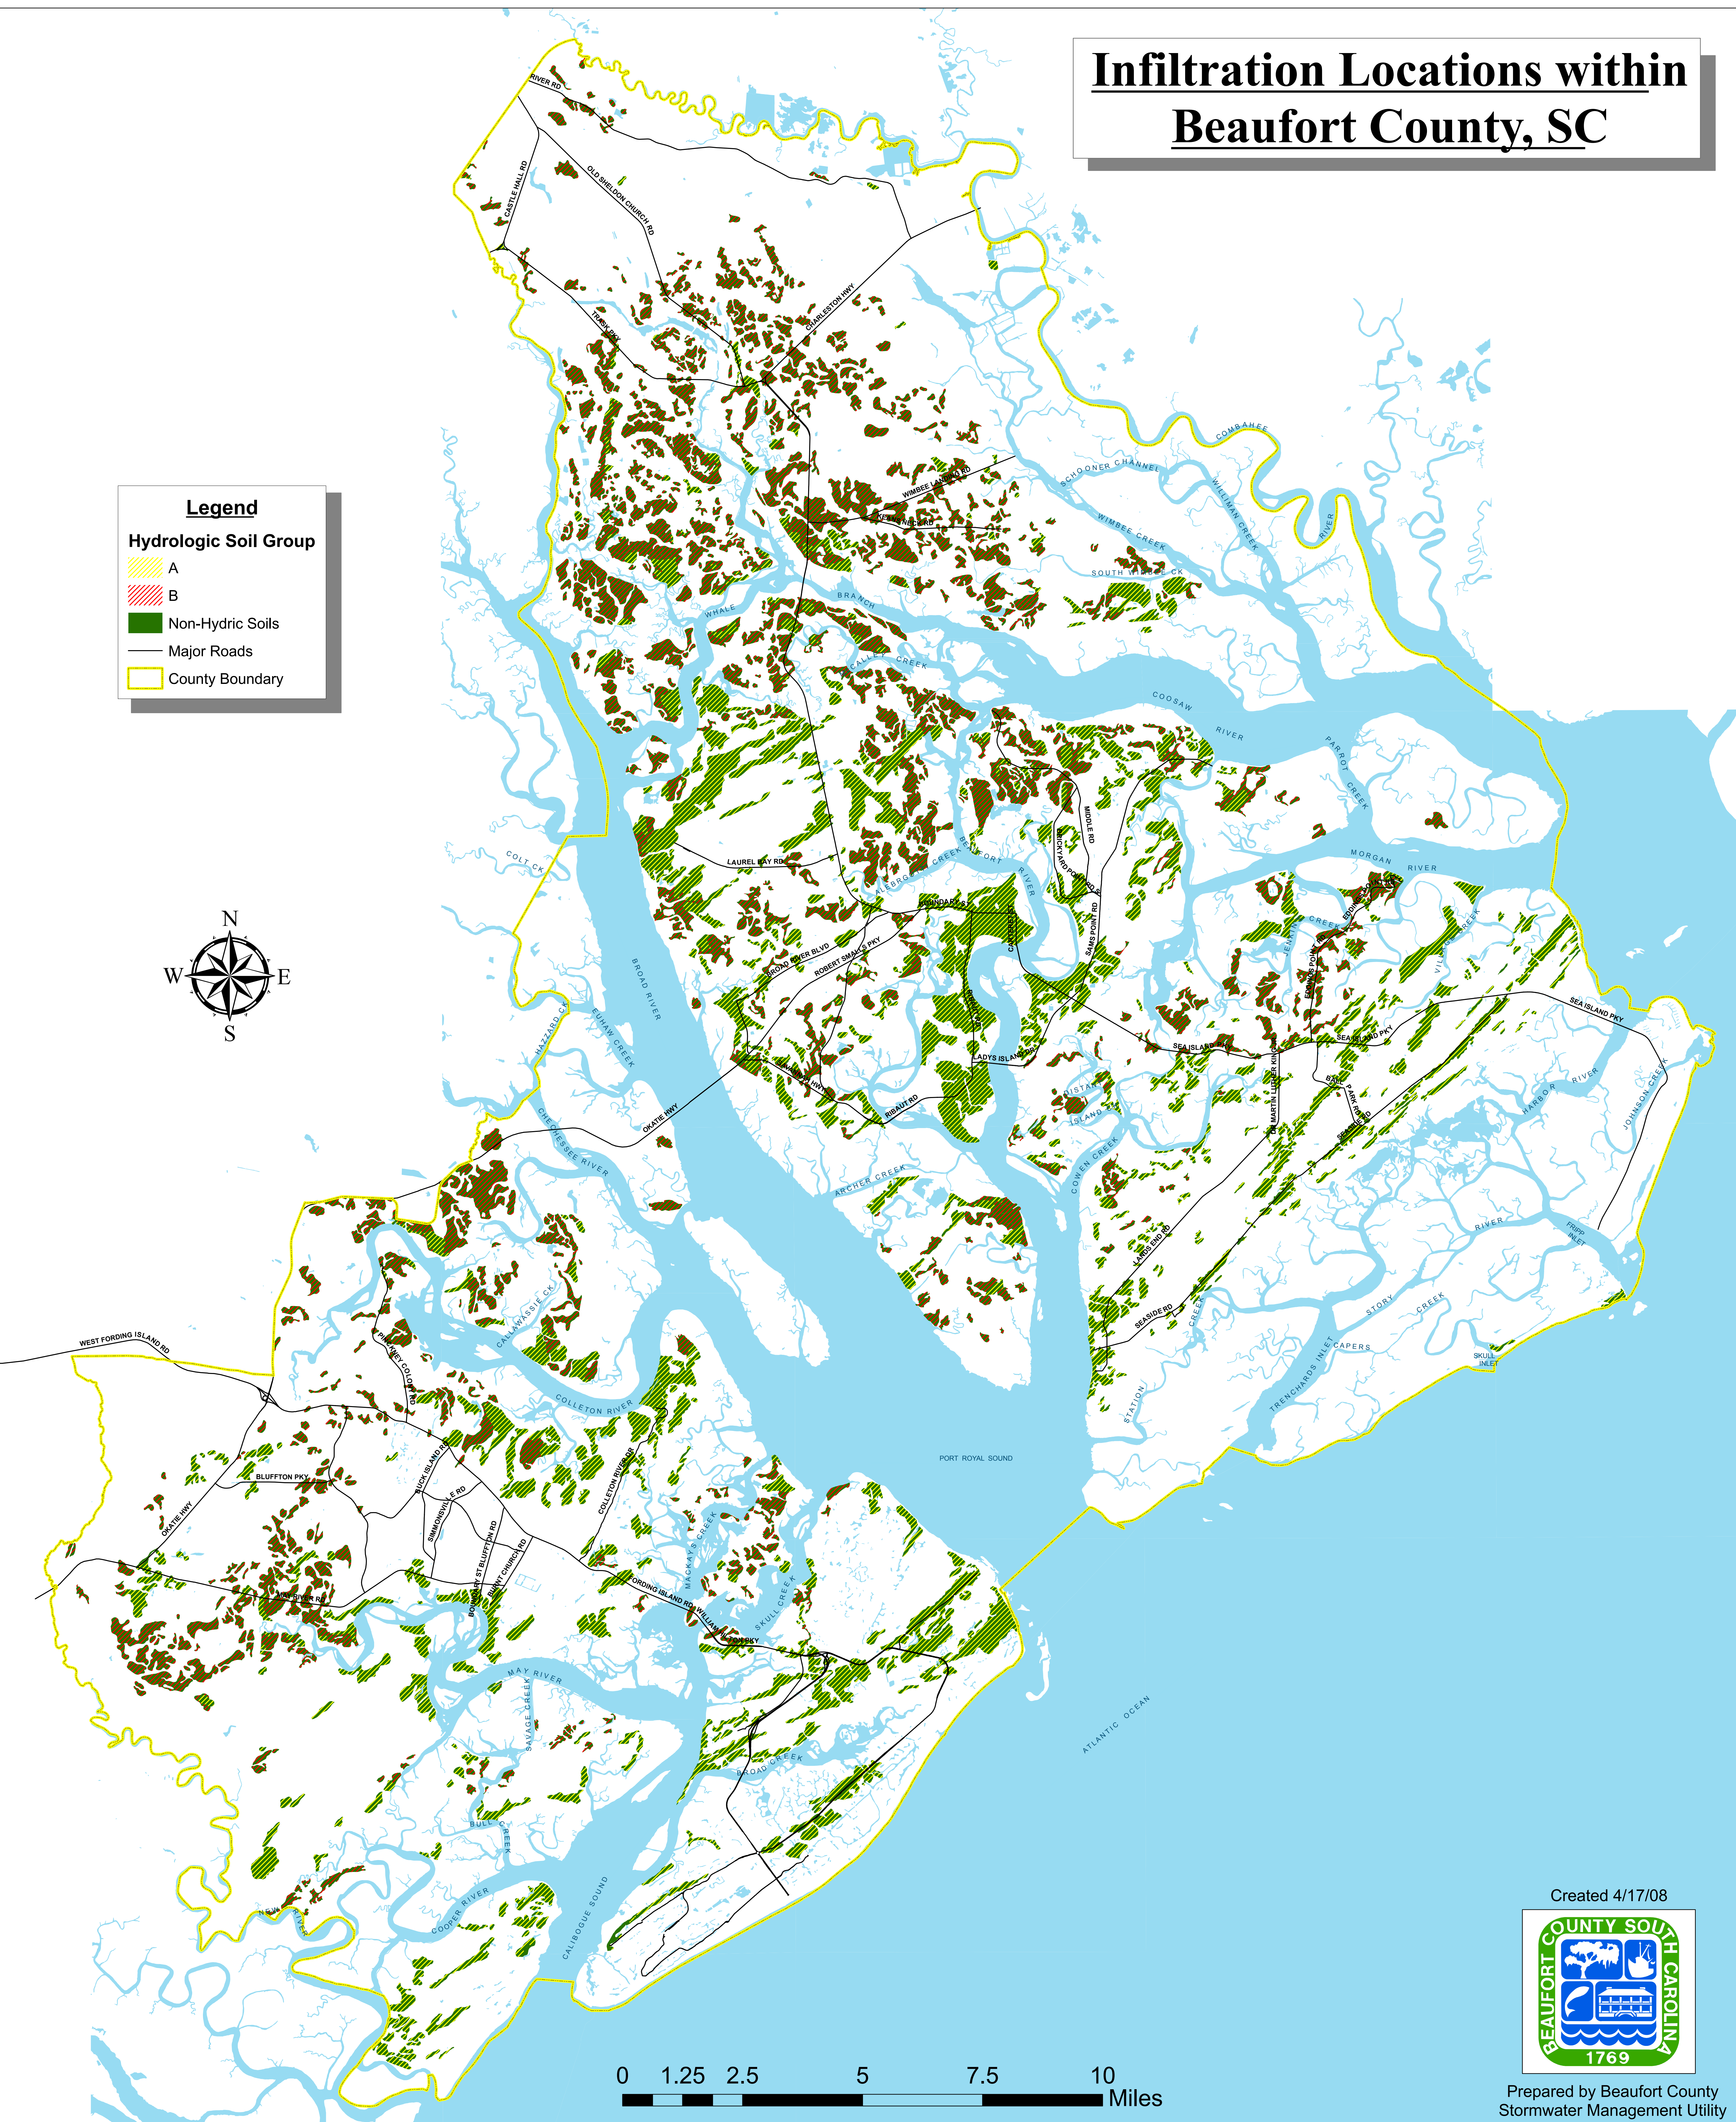

# Infiltration Locations within Beaufort County, SC

**Legend**

**Hydrologic Soil Group**

- A
- B
- Non-Hydric Soils
- Major Roads
- County Boundary

Created 4/17/08

Prepared by Beaufort County Stormwater Management Utility