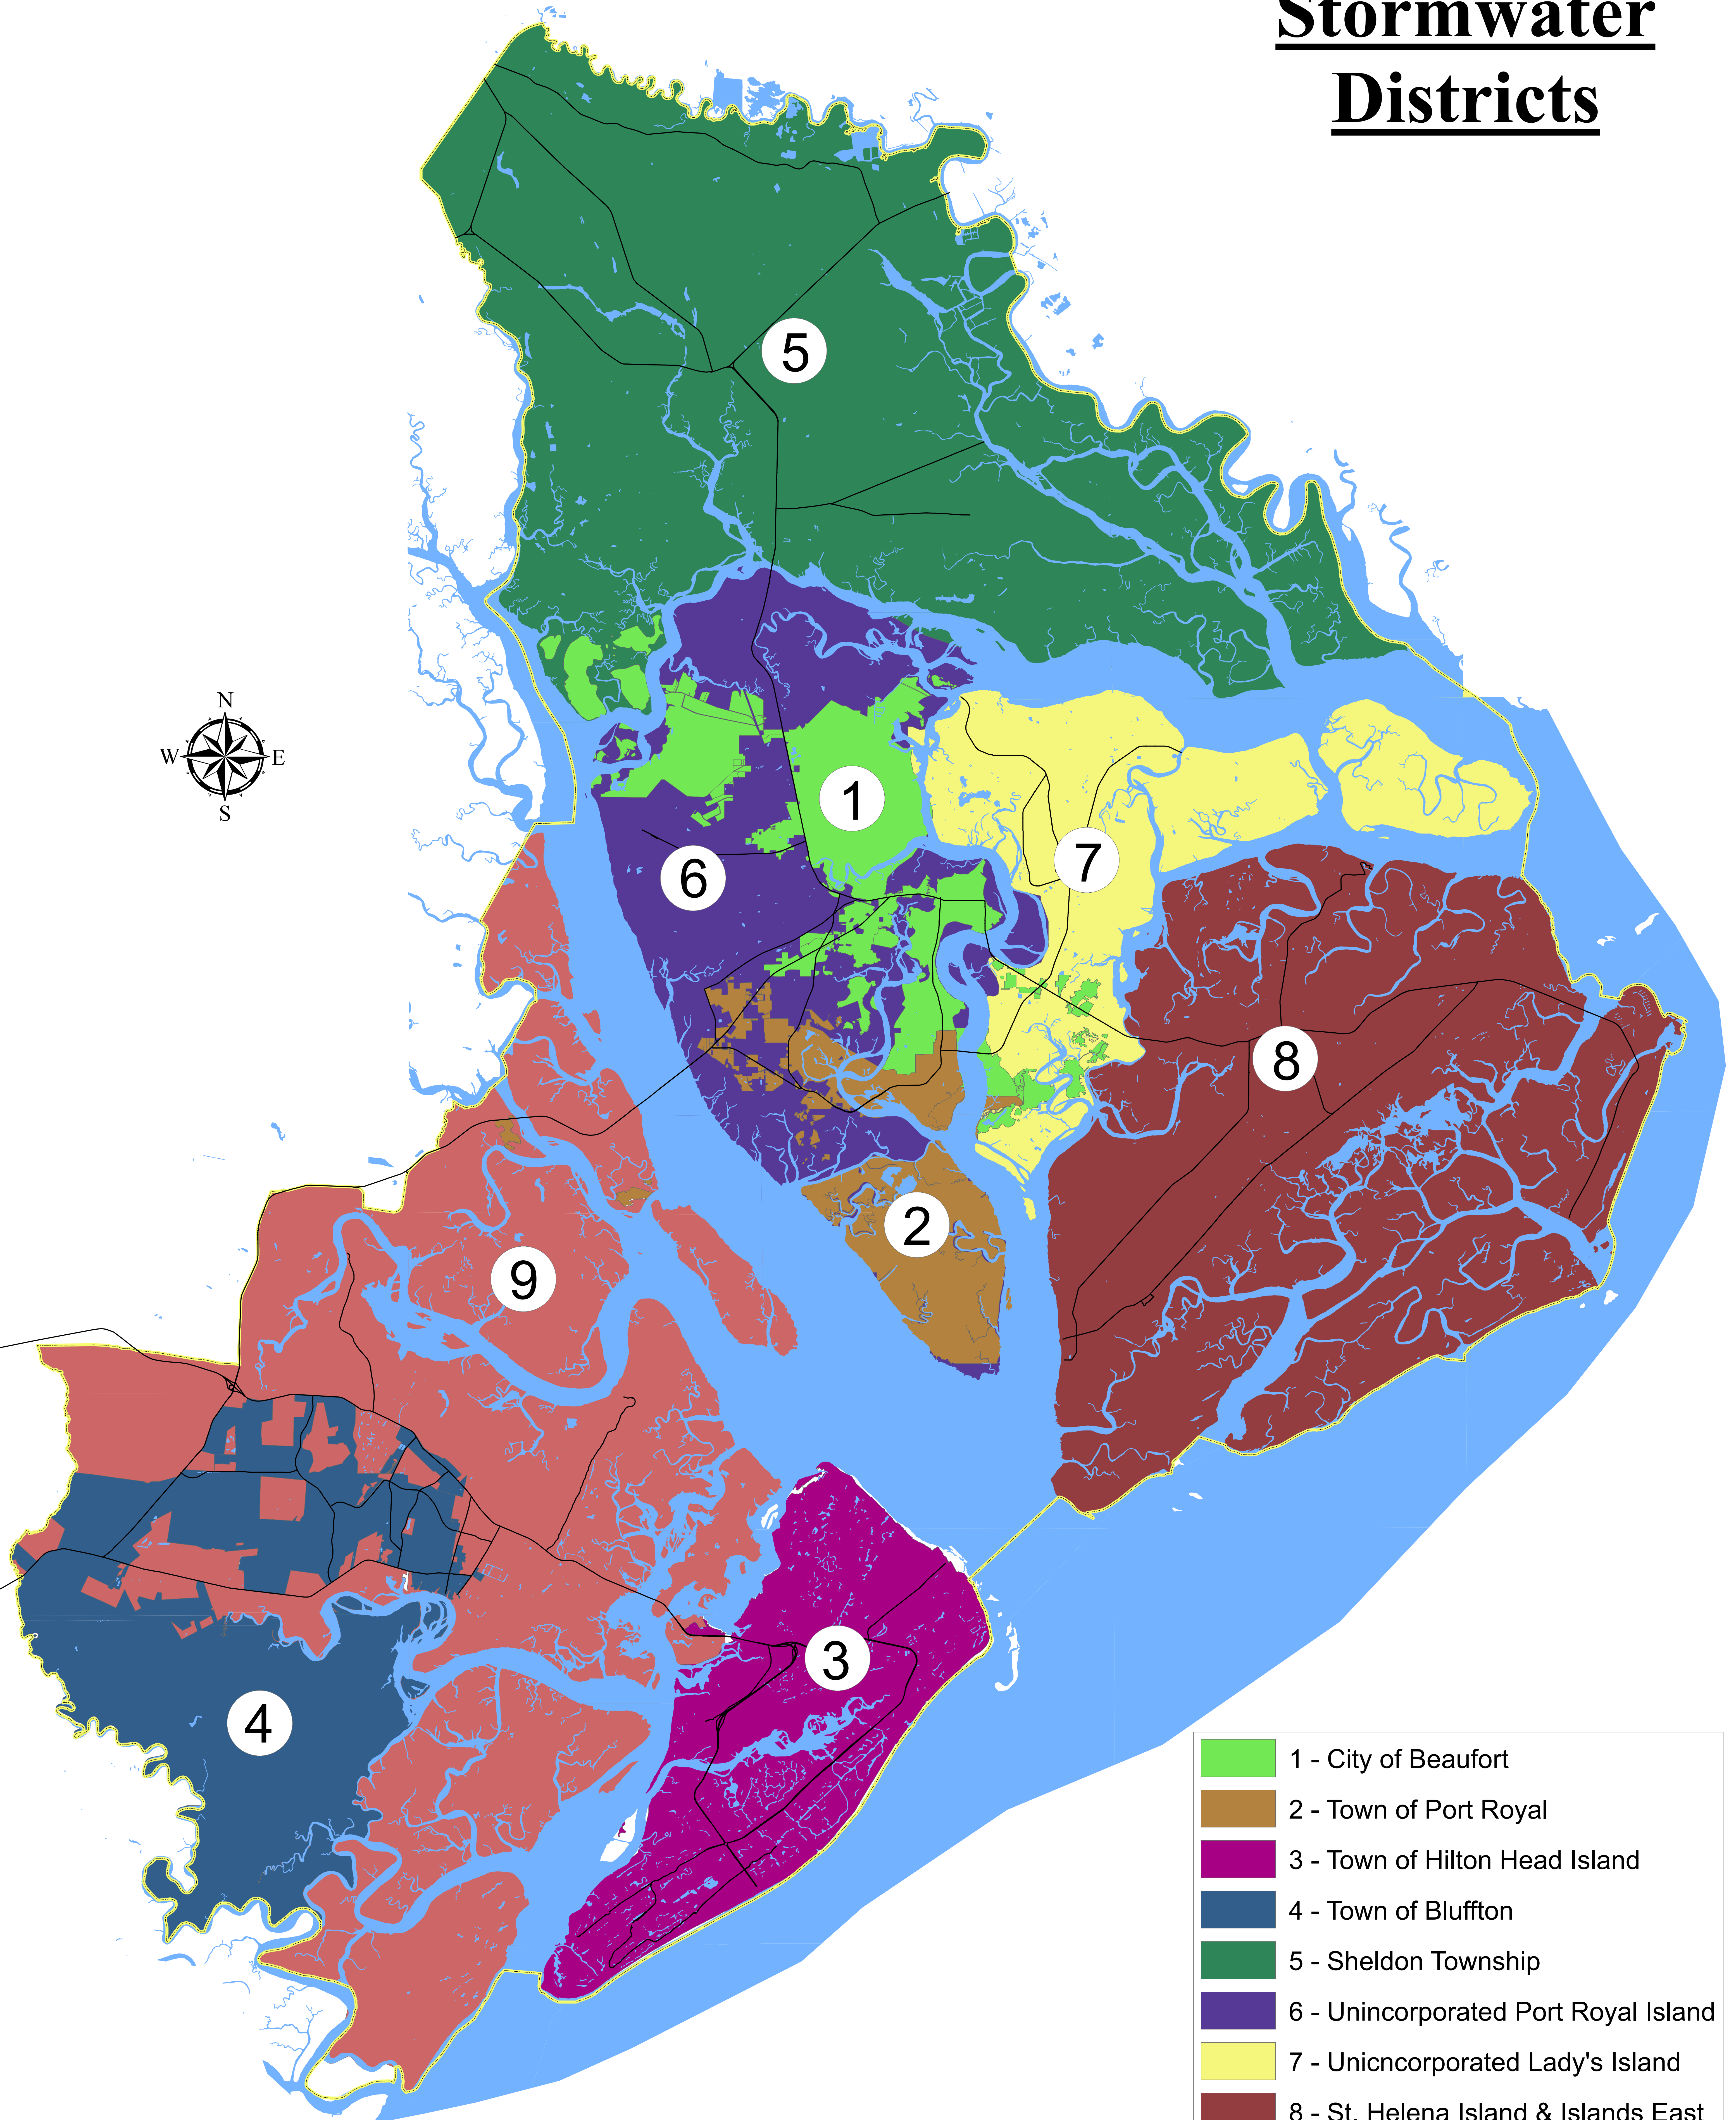

Stormwater Districts

- 1 - City of Beaufort
- 2 - Town of Port Royal
- 3 - Town of Hilton Head Island
- 4 - Town of Bluffton
- 5 - Sheldon Township
- 6 - Unincorporated Port Royal Island
- 7 - Unincorporated Lady's Island
- 8 - St. Helena Island & Islands East
- 9 - Bluffton Township