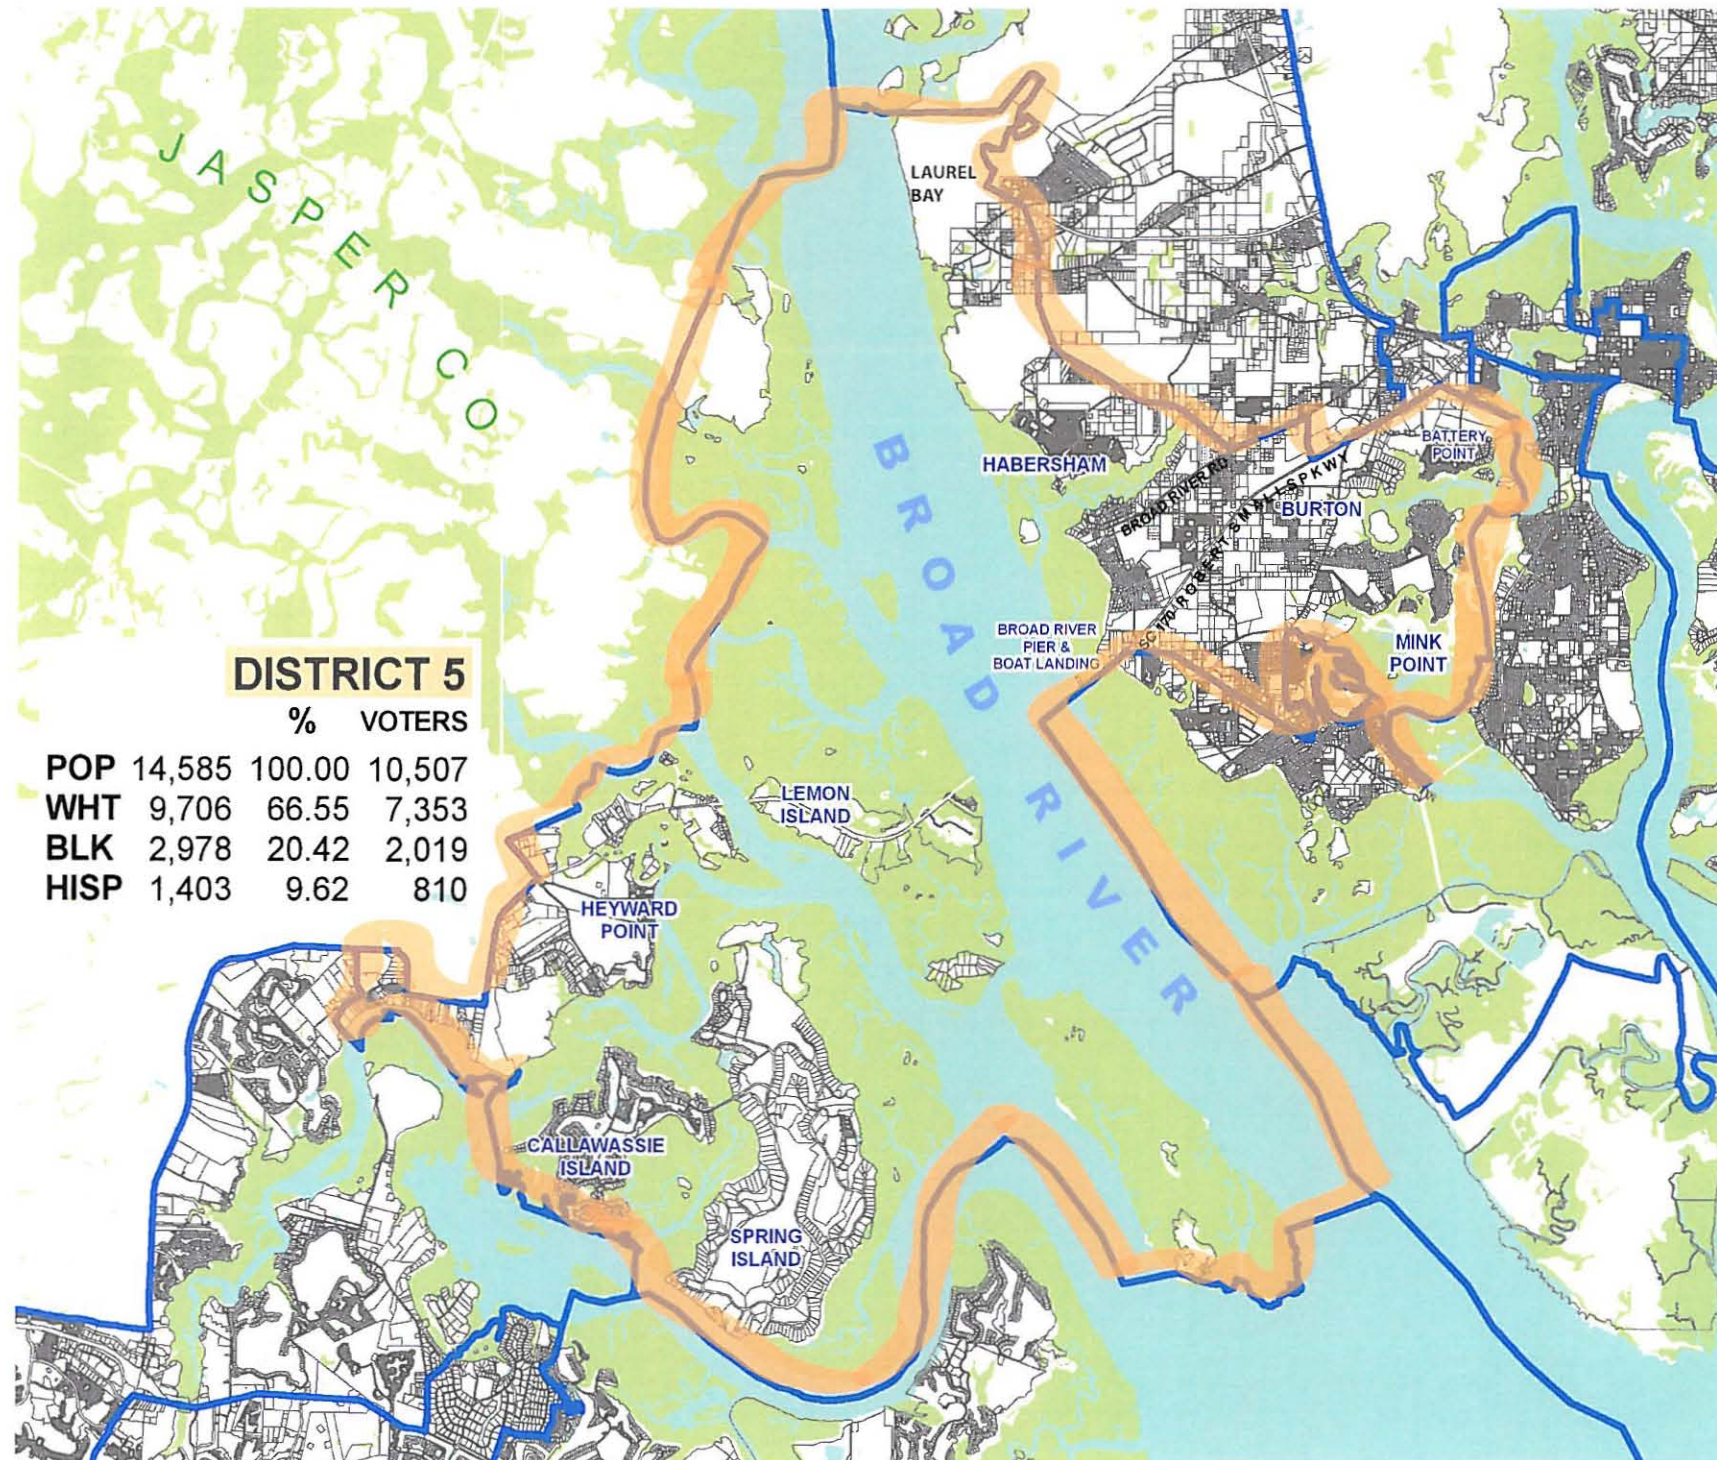

**BEAUFORT COUNTY**  
 County Council  
 District 5

**DISTRICT 5**

|      | POP    | %      | VOTERS |
|------|--------|--------|--------|
| POP  | 14,585 | 100.00 | 10,507 |
| WHT  | 9,706  | 66.55  | 7,353  |
| BLK  | 2,978  | 20.42  | 2,019  |
| HISP | 1,403  | 9.62   | 810    |

**DISTRICT 5**