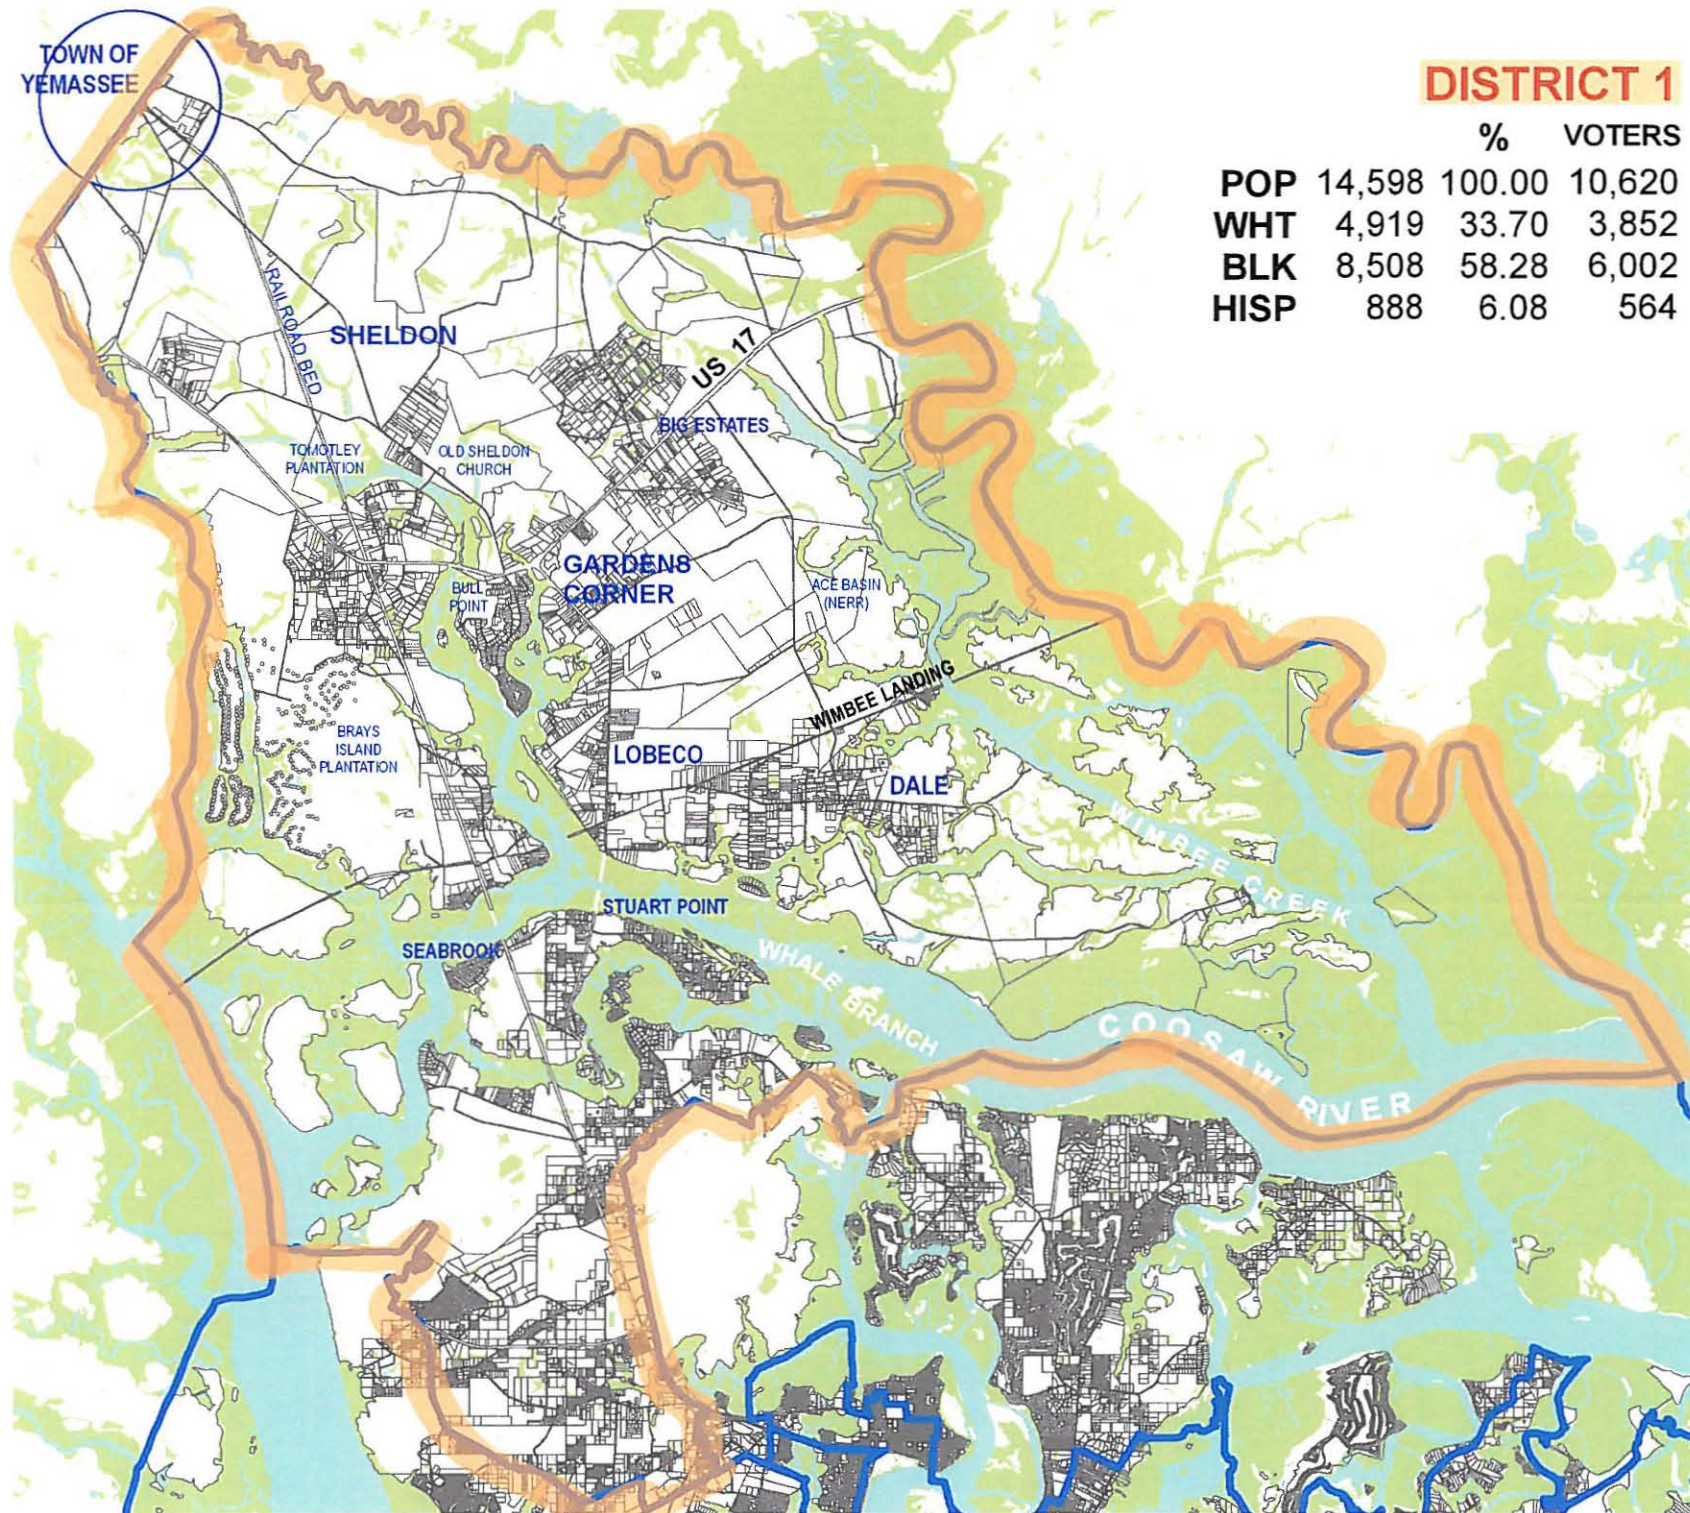

BEAUFORT COUNTY
 County Council
 District 1

DISTRICT 1

	POP	%	VOTERS
	14,598	100.00	10,620
WHT	4,919	33.70	3,852
BLK	8,508	58.28	6,002
HISP	888	6.08	564

DISTRICT 1