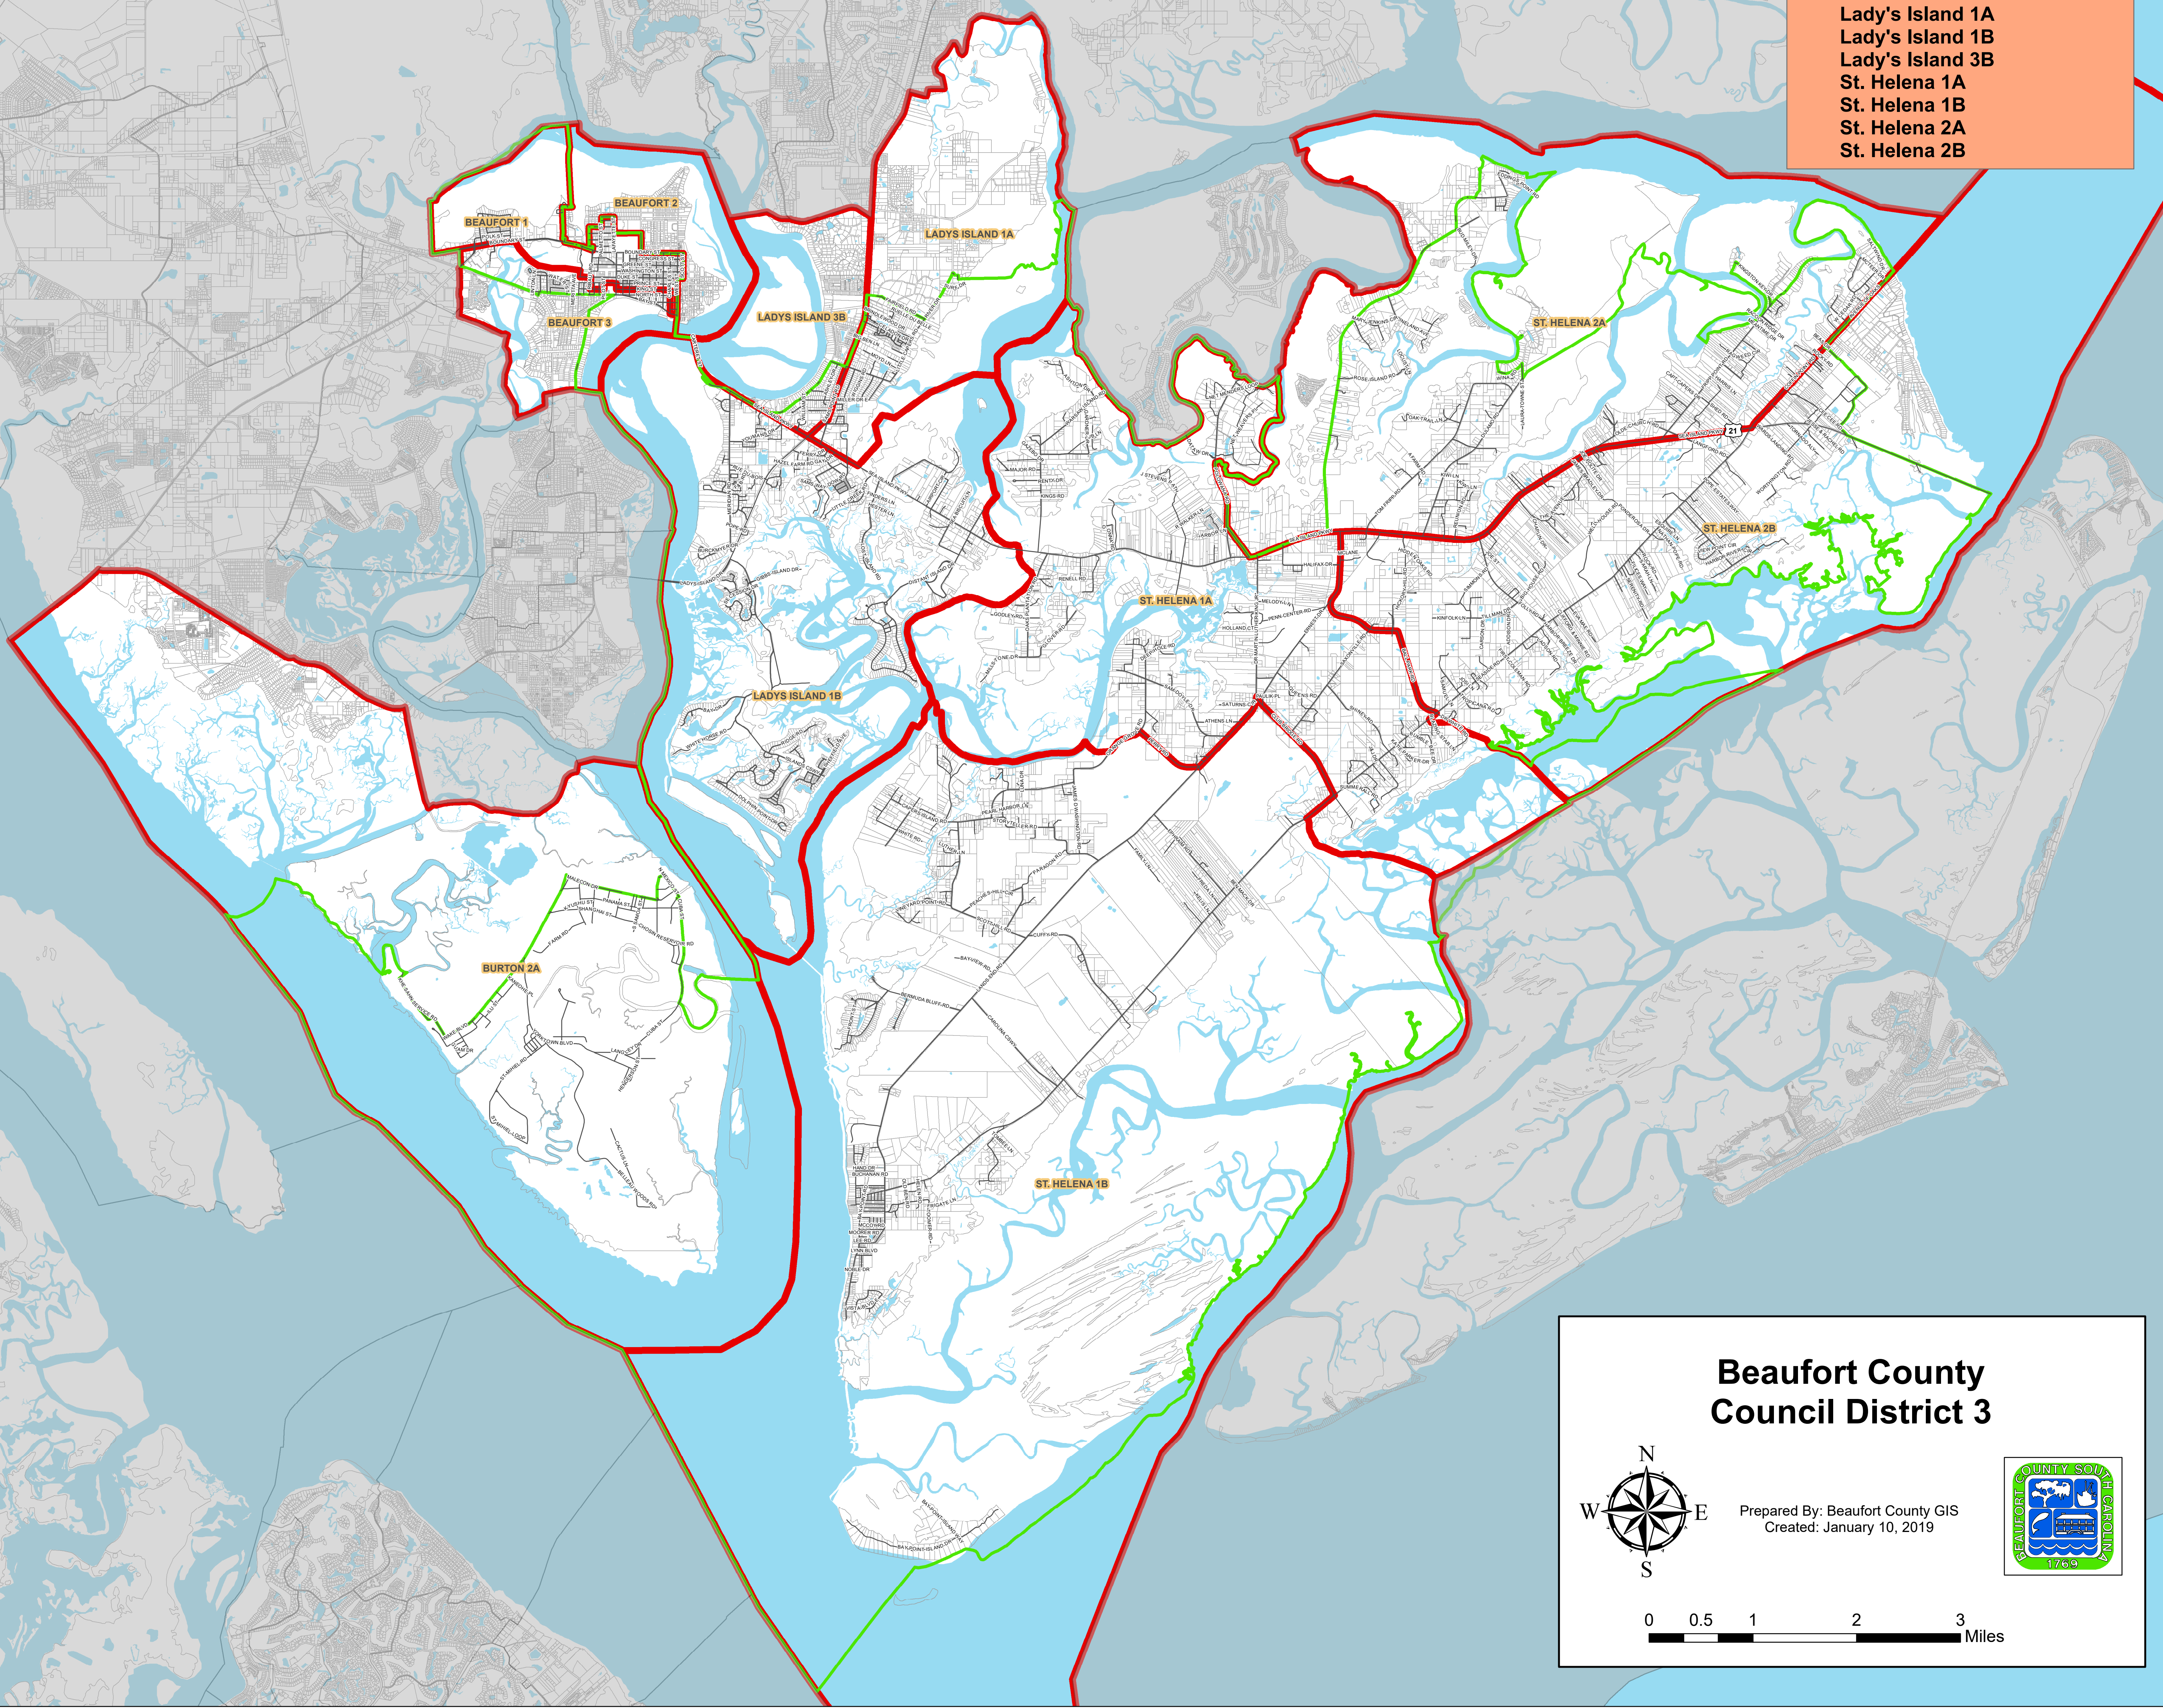

### County Council Districts

-  District 3
-  Precincts in District 3
-  Precincts in Other Districts
-  Surrounding Counties

### Precincts within Council District 3:

- Name
- Beaufort 1
- Beaufort 2
- Beaufort 3
- Burton 2A
- Lady's Island 1A
- Lady's Island 1B
- Lady's Island 3B
- St. Helena 1A
- St. Helena 1B
- St. Helena 2A
- St. Helena 2B

### Beaufort County Council District 3

Prepared By: Beaufort County GIS  
Created: January 10, 2019