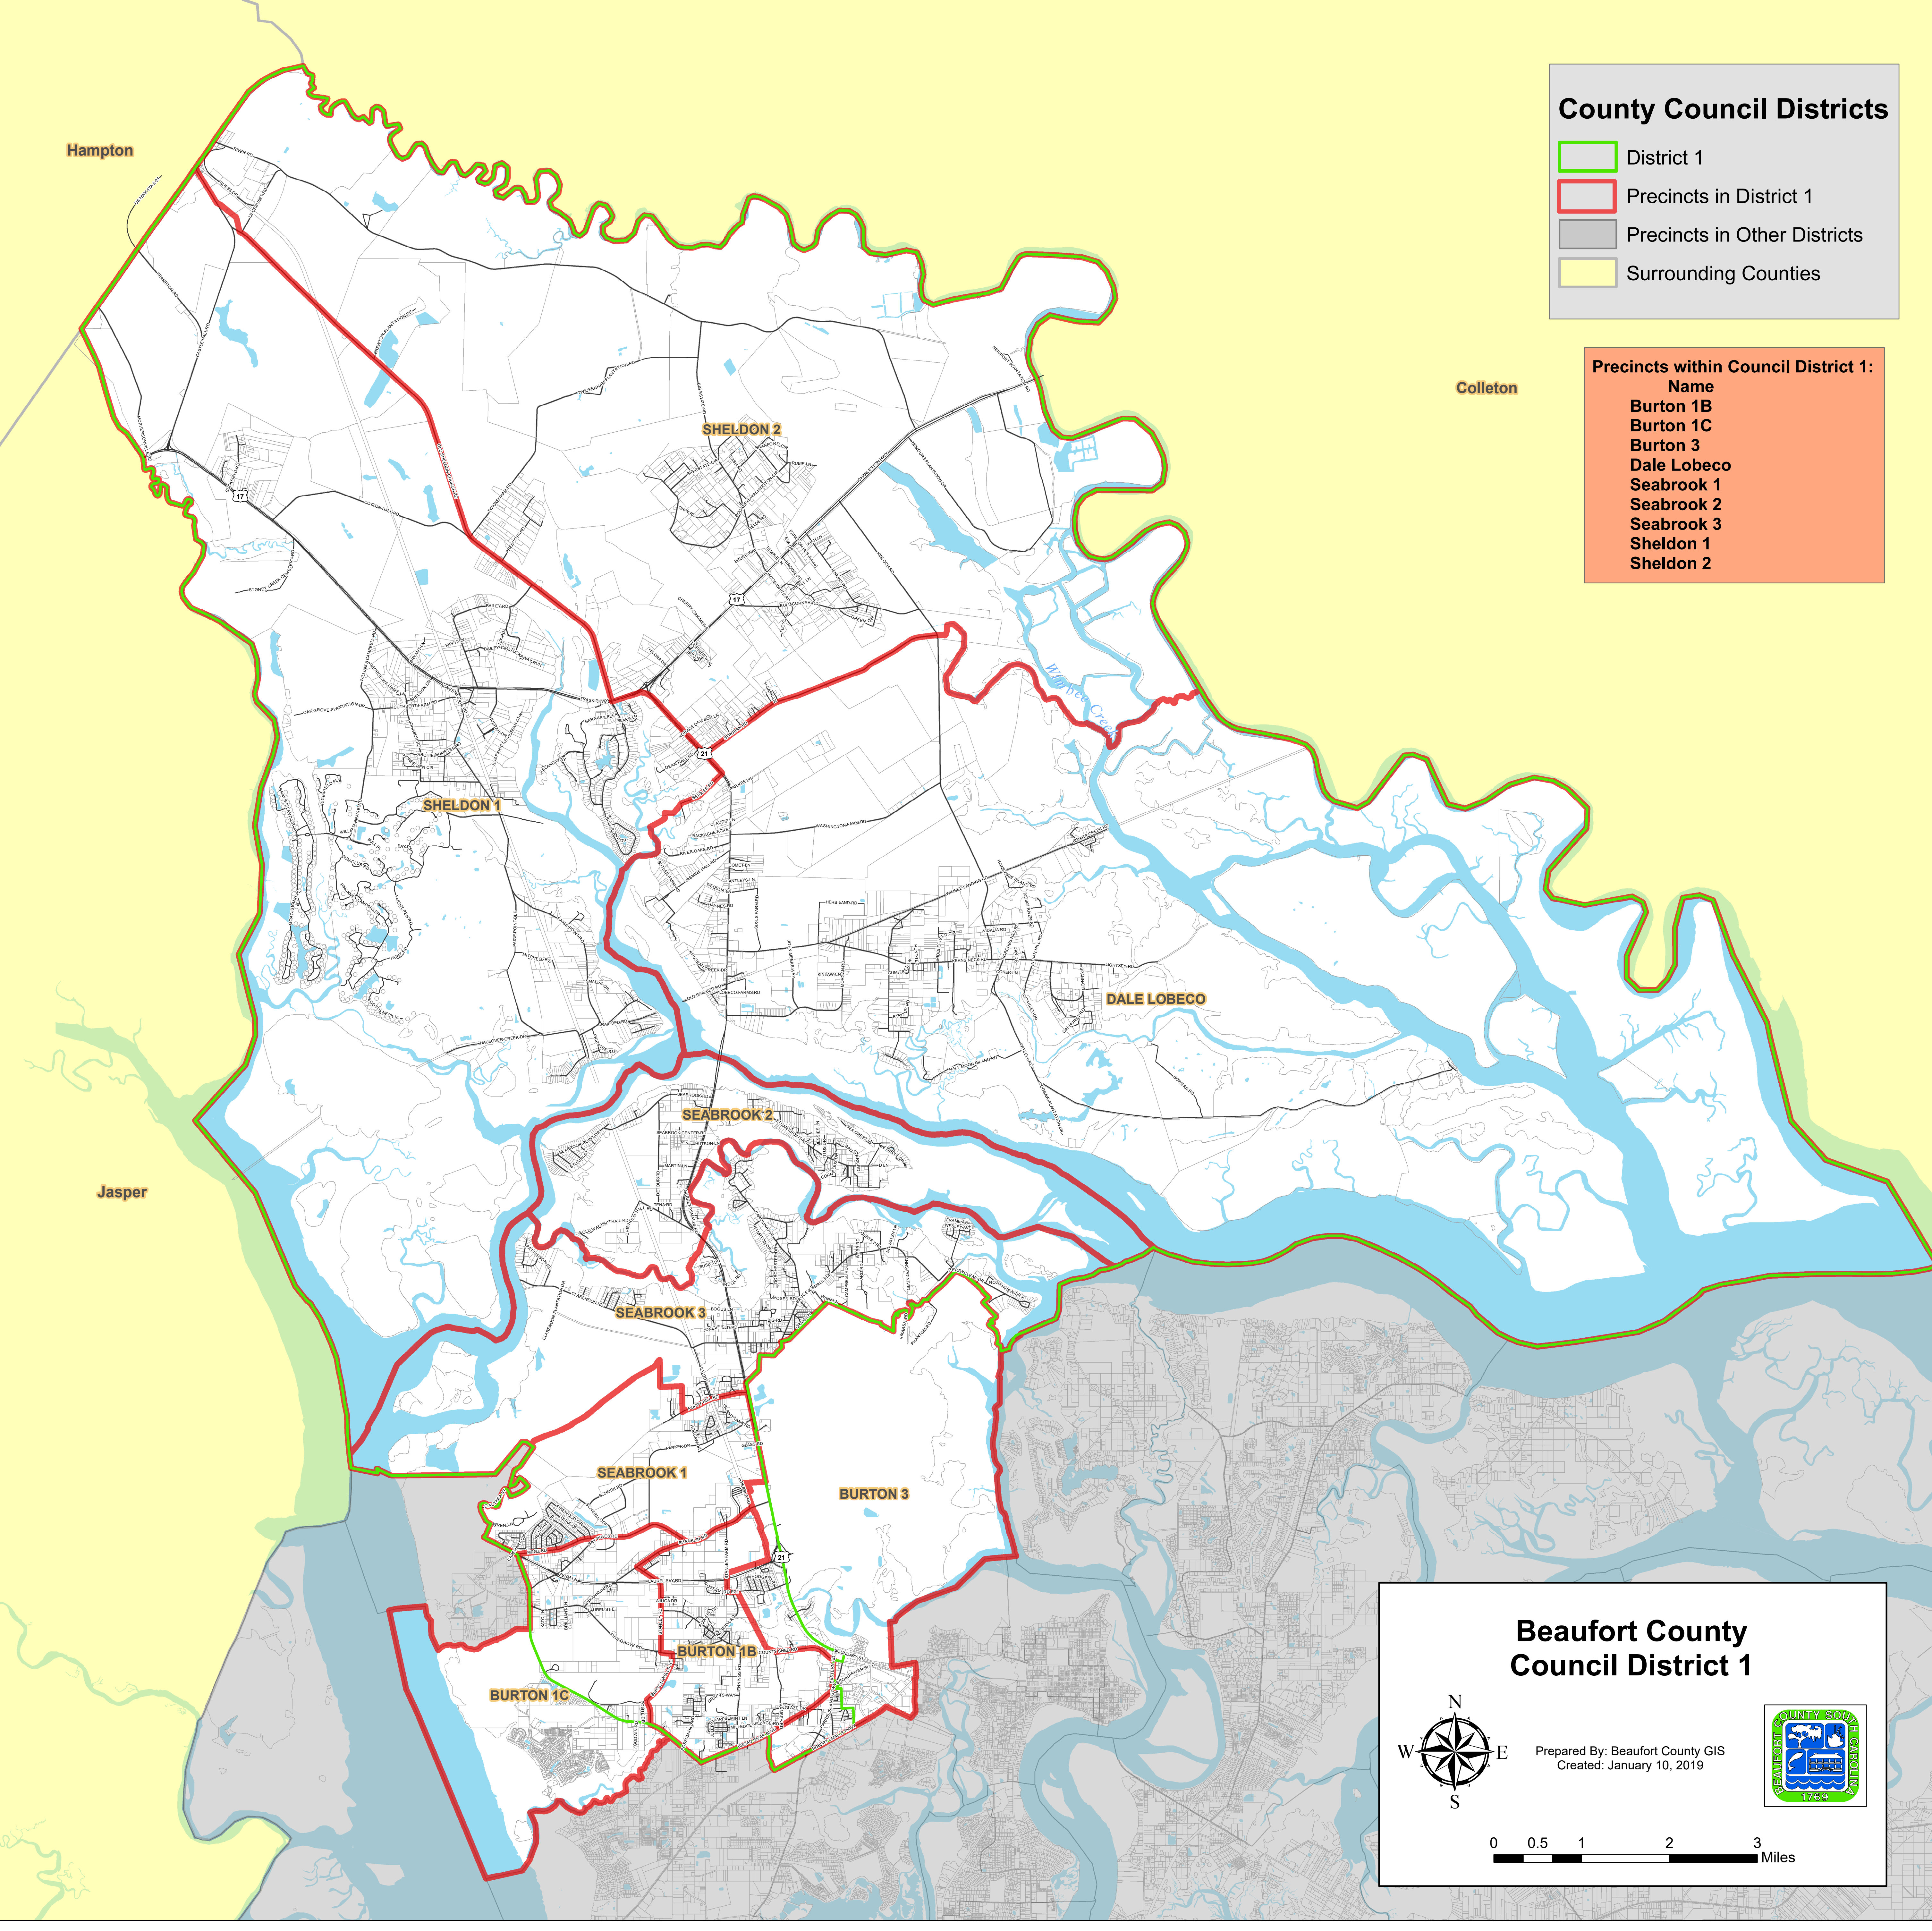

County Council Districts

- District 1
- Precincts in District 1
- Precincts in Other Districts
- Surrounding Counties

Precincts within Council District 1:

- | Name |
|-------------|
| Burton 1B |
| Burton 1C |
| Burton 3 |
| Dale Lobeco |
| Seabrook 1 |
| Seabrook 2 |
| Seabrook 3 |
| Sheldon 1 |
| Sheldon 2 |

Beaufort County Council District 1

Prepared By: Beaufort County GIS
Created: January 10, 2019