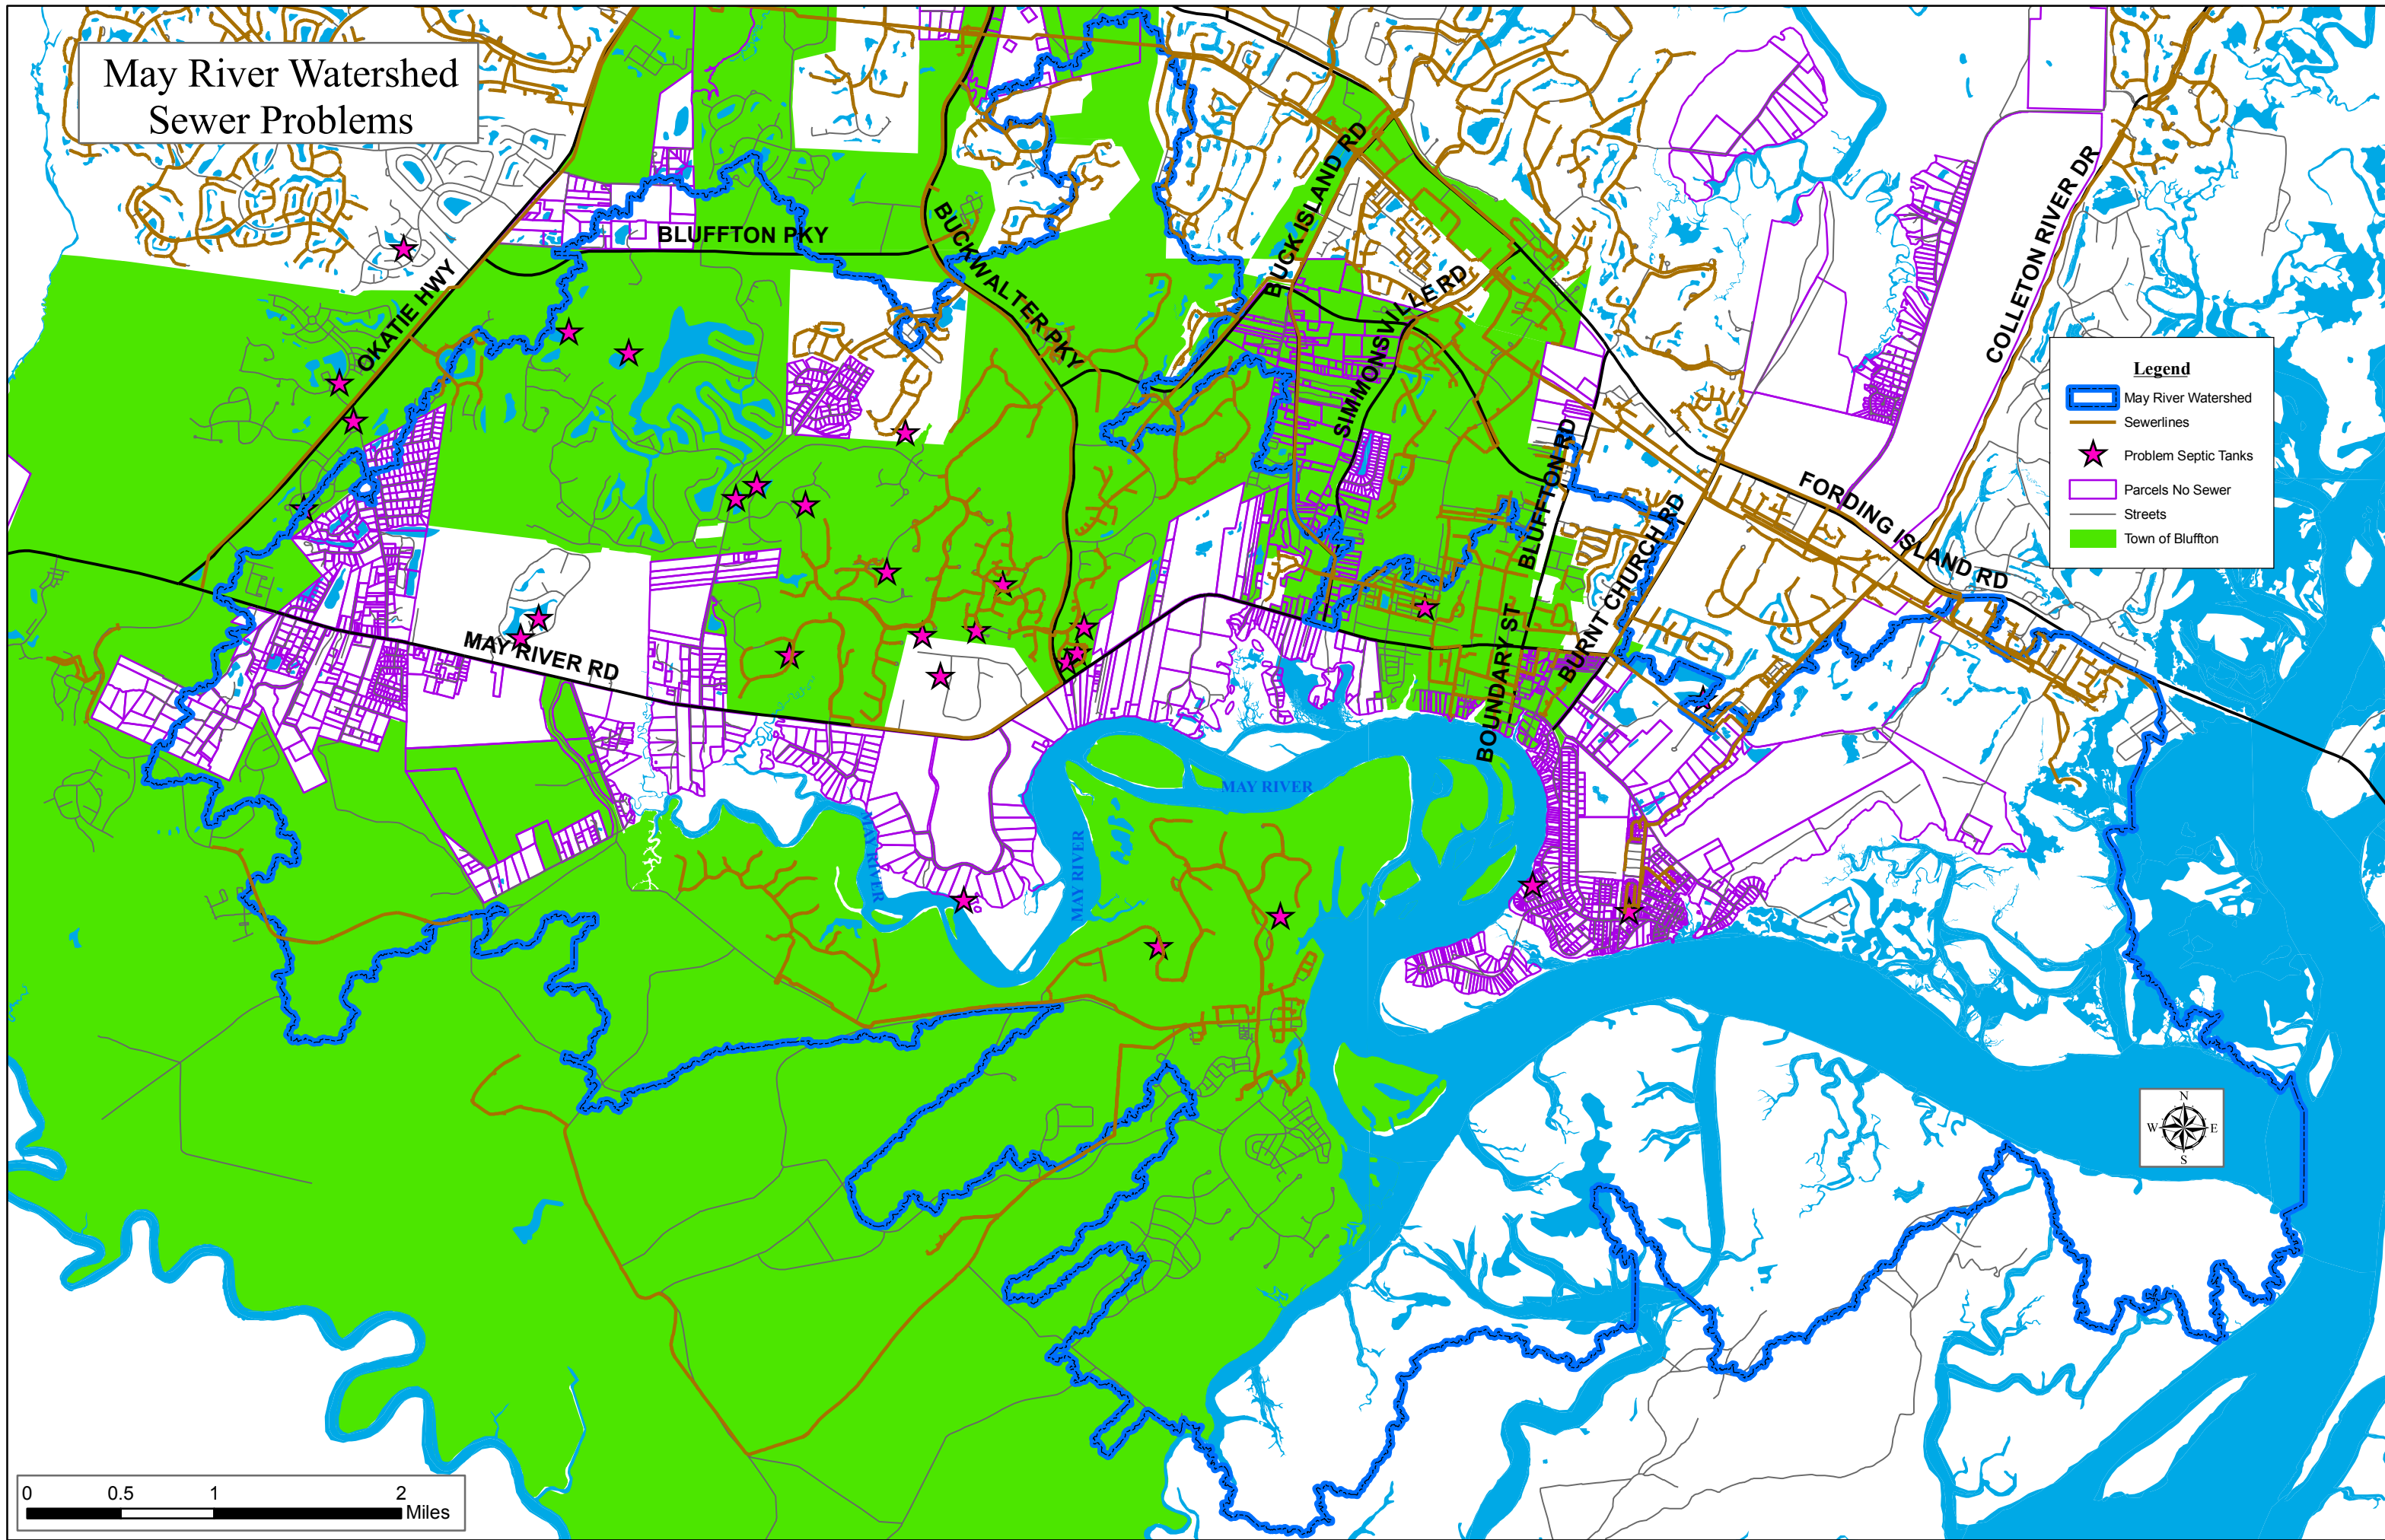

May River Watershed Sewer Problems

Legend

- May River Watershed
- Sewerlines
- Problem Septic Tanks
- Parcels No Sewer
- Streets
- Town of Bluffton