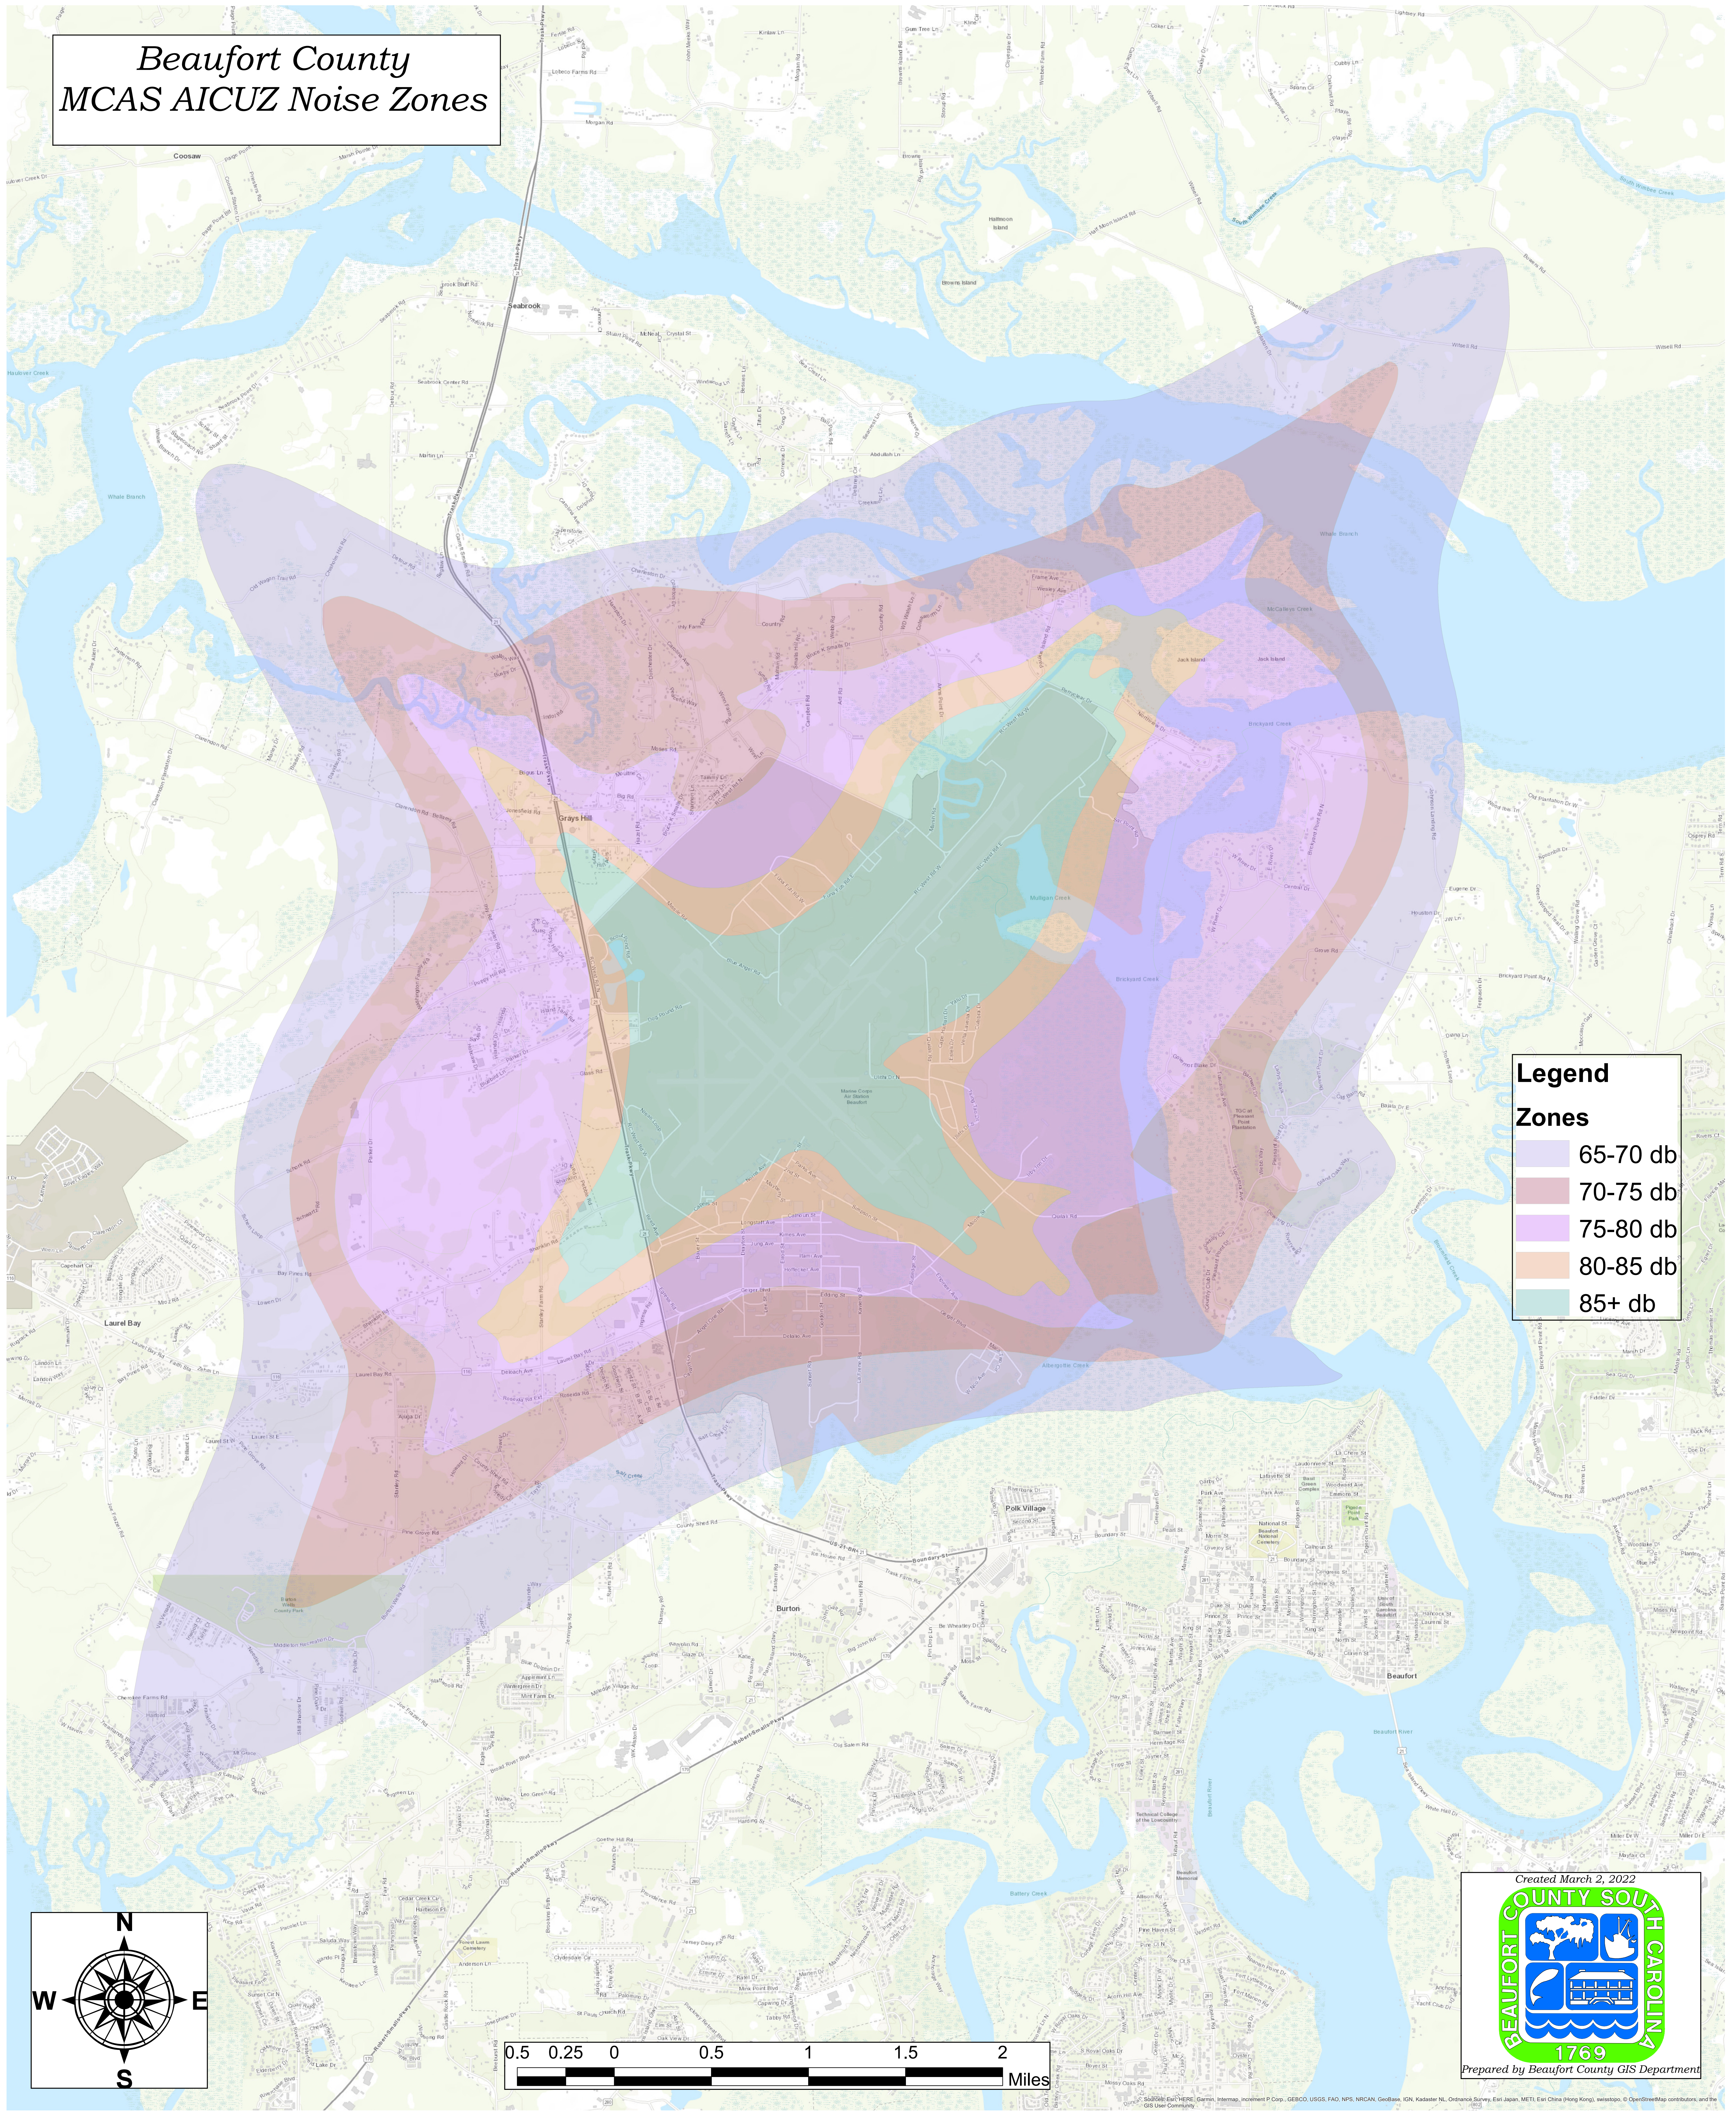

Beaufort County MCAS AICUZ Noise Zones

Legend

Zones

- 65-70 db
- 70-75 db
- 75-80 db
- 80-85 db
- 85+ db

Created March 2, 2022

1769

Prepared by Beaufort County GIS Department