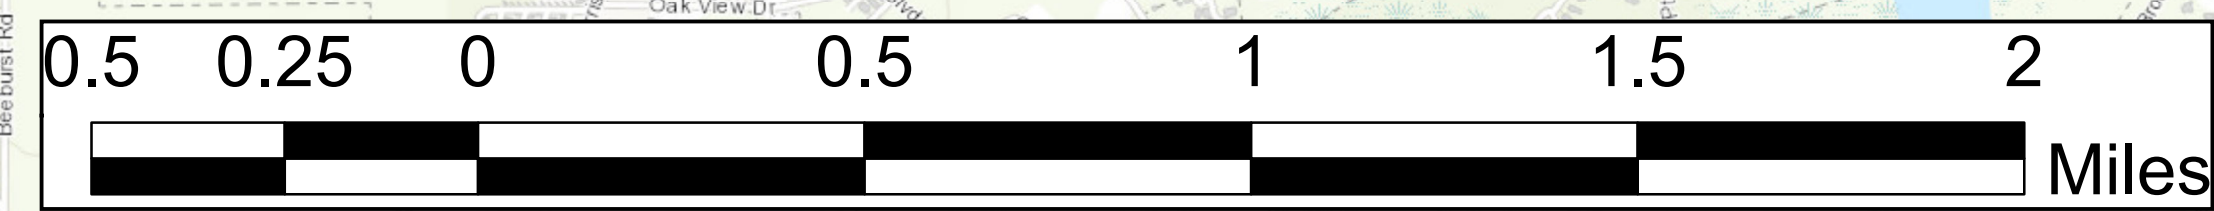

Created March 2, 2022

1769

Prepared by Beaufort County GIS Department