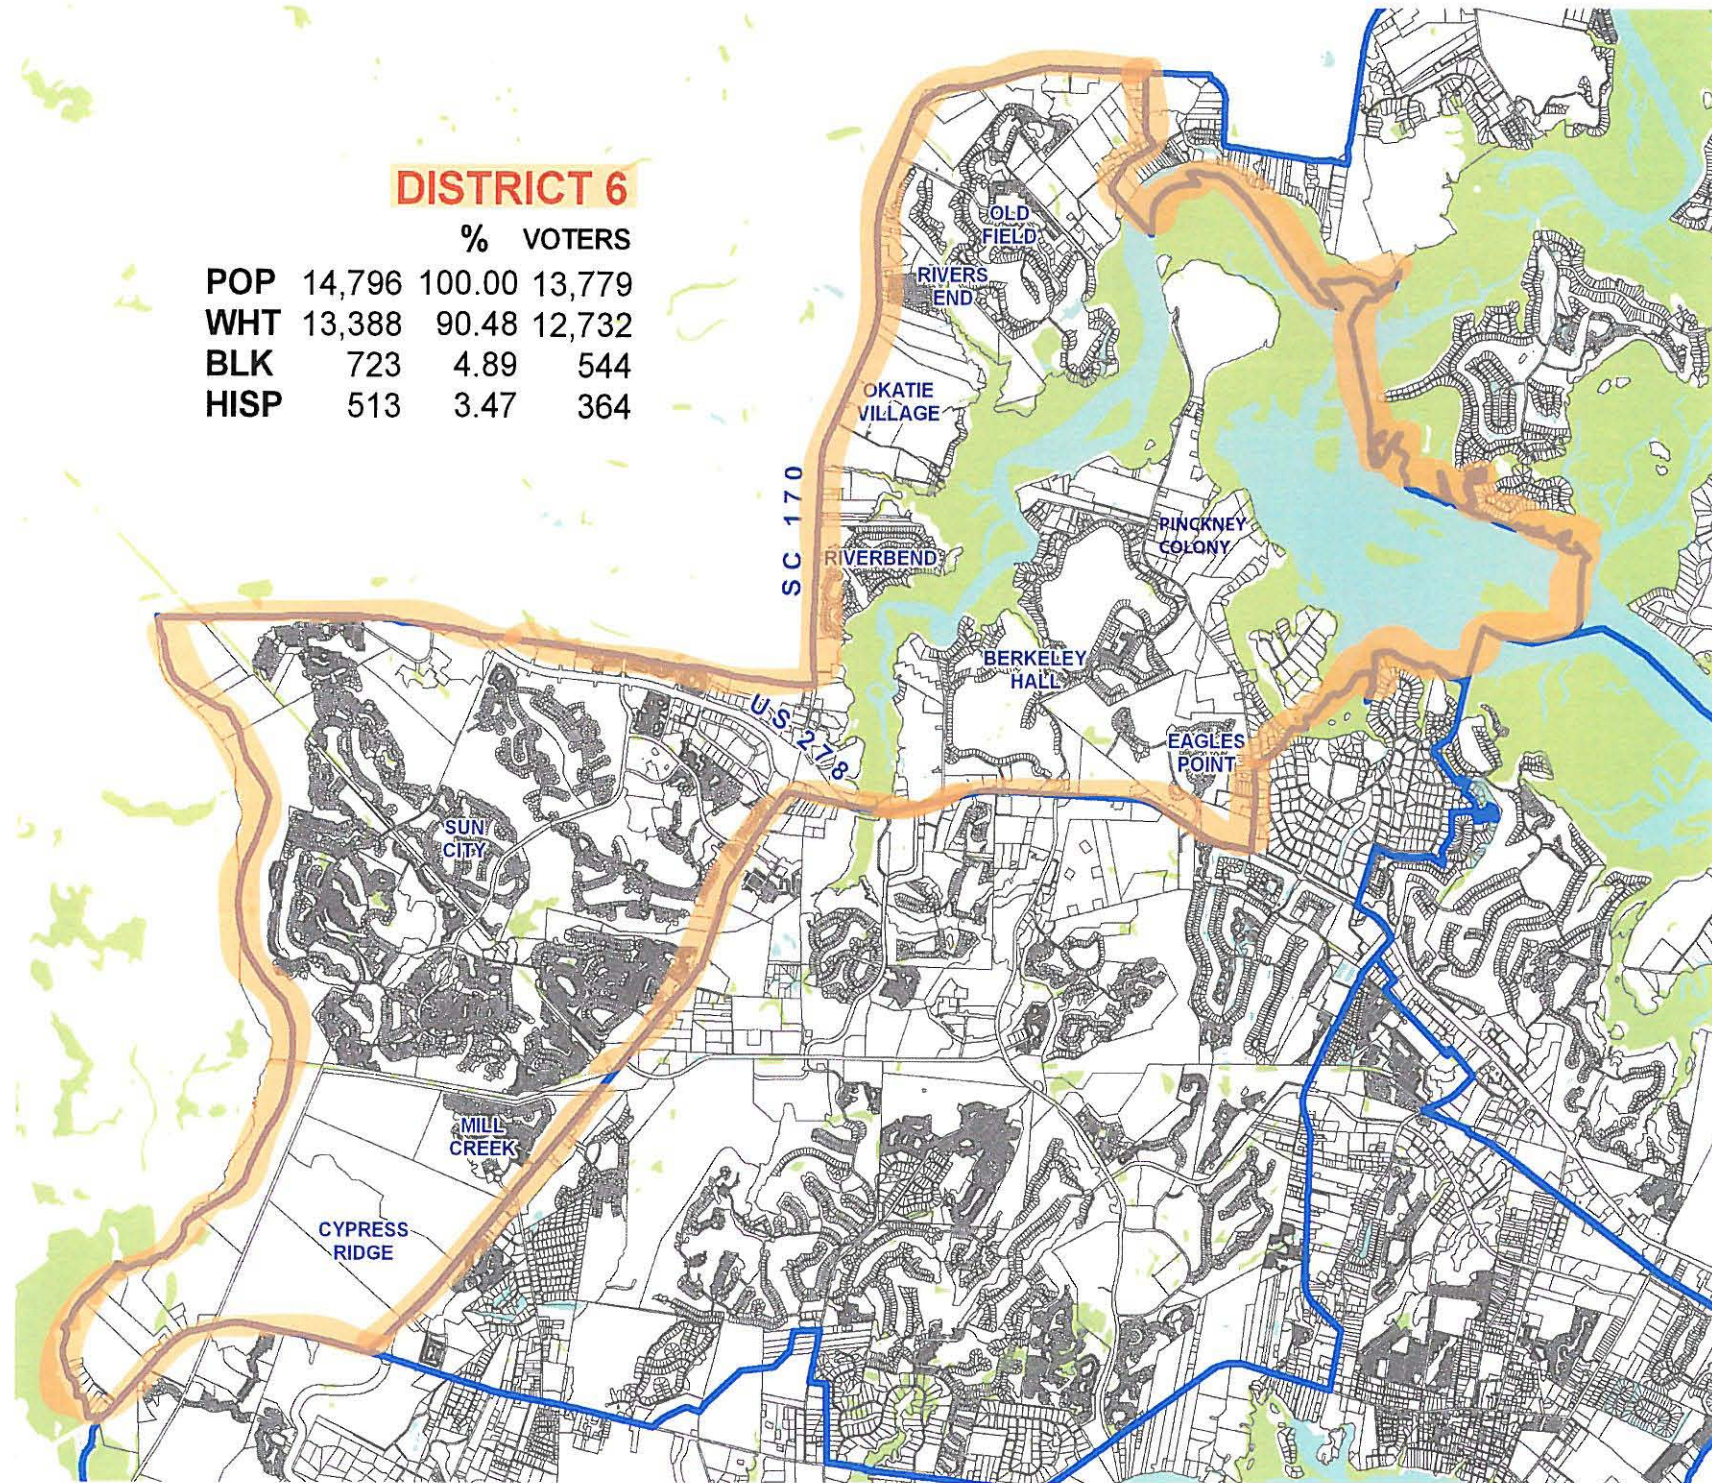

BEAUFORT COUNTY
County Council
District 6

DISTRICT 6

		%	VOTERS	
POP	14,796	100.00	13,779	
WHT	13,388	90.48	12,732	
BLK	723	4.89	544	
HISP	513	3.47	364	

DISTRICT 6