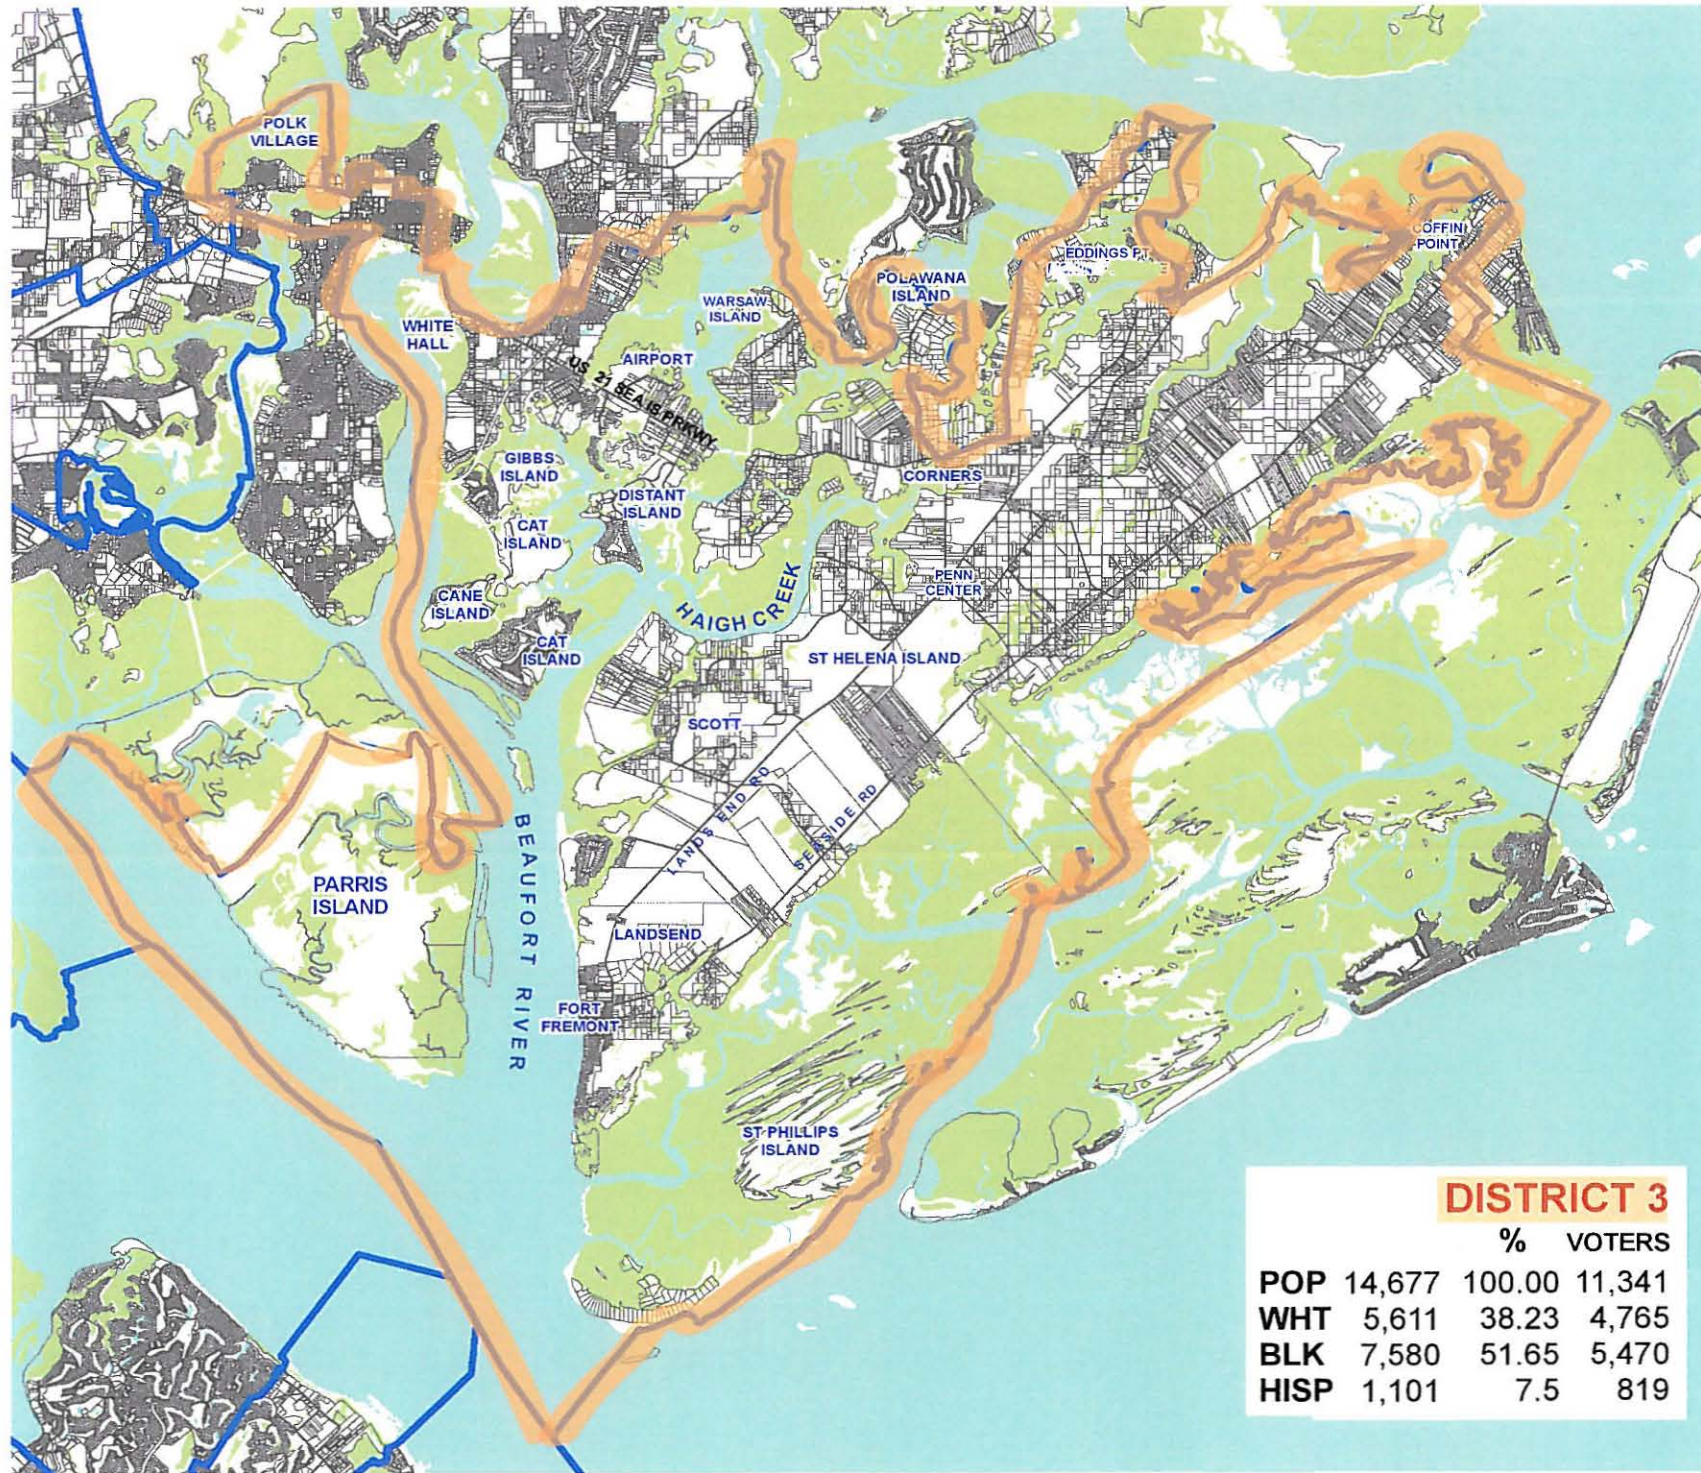

BEAUFORT COUNTY
County Council
District 3

DISTRICT 3			
		%	VOTERS
POP	14,677	100.00	11,341
WHT	5,611	38.23	4,765
BLK	7,580	51.65	5,470
HISP	1,101	7.5	819

DISTRICT 3