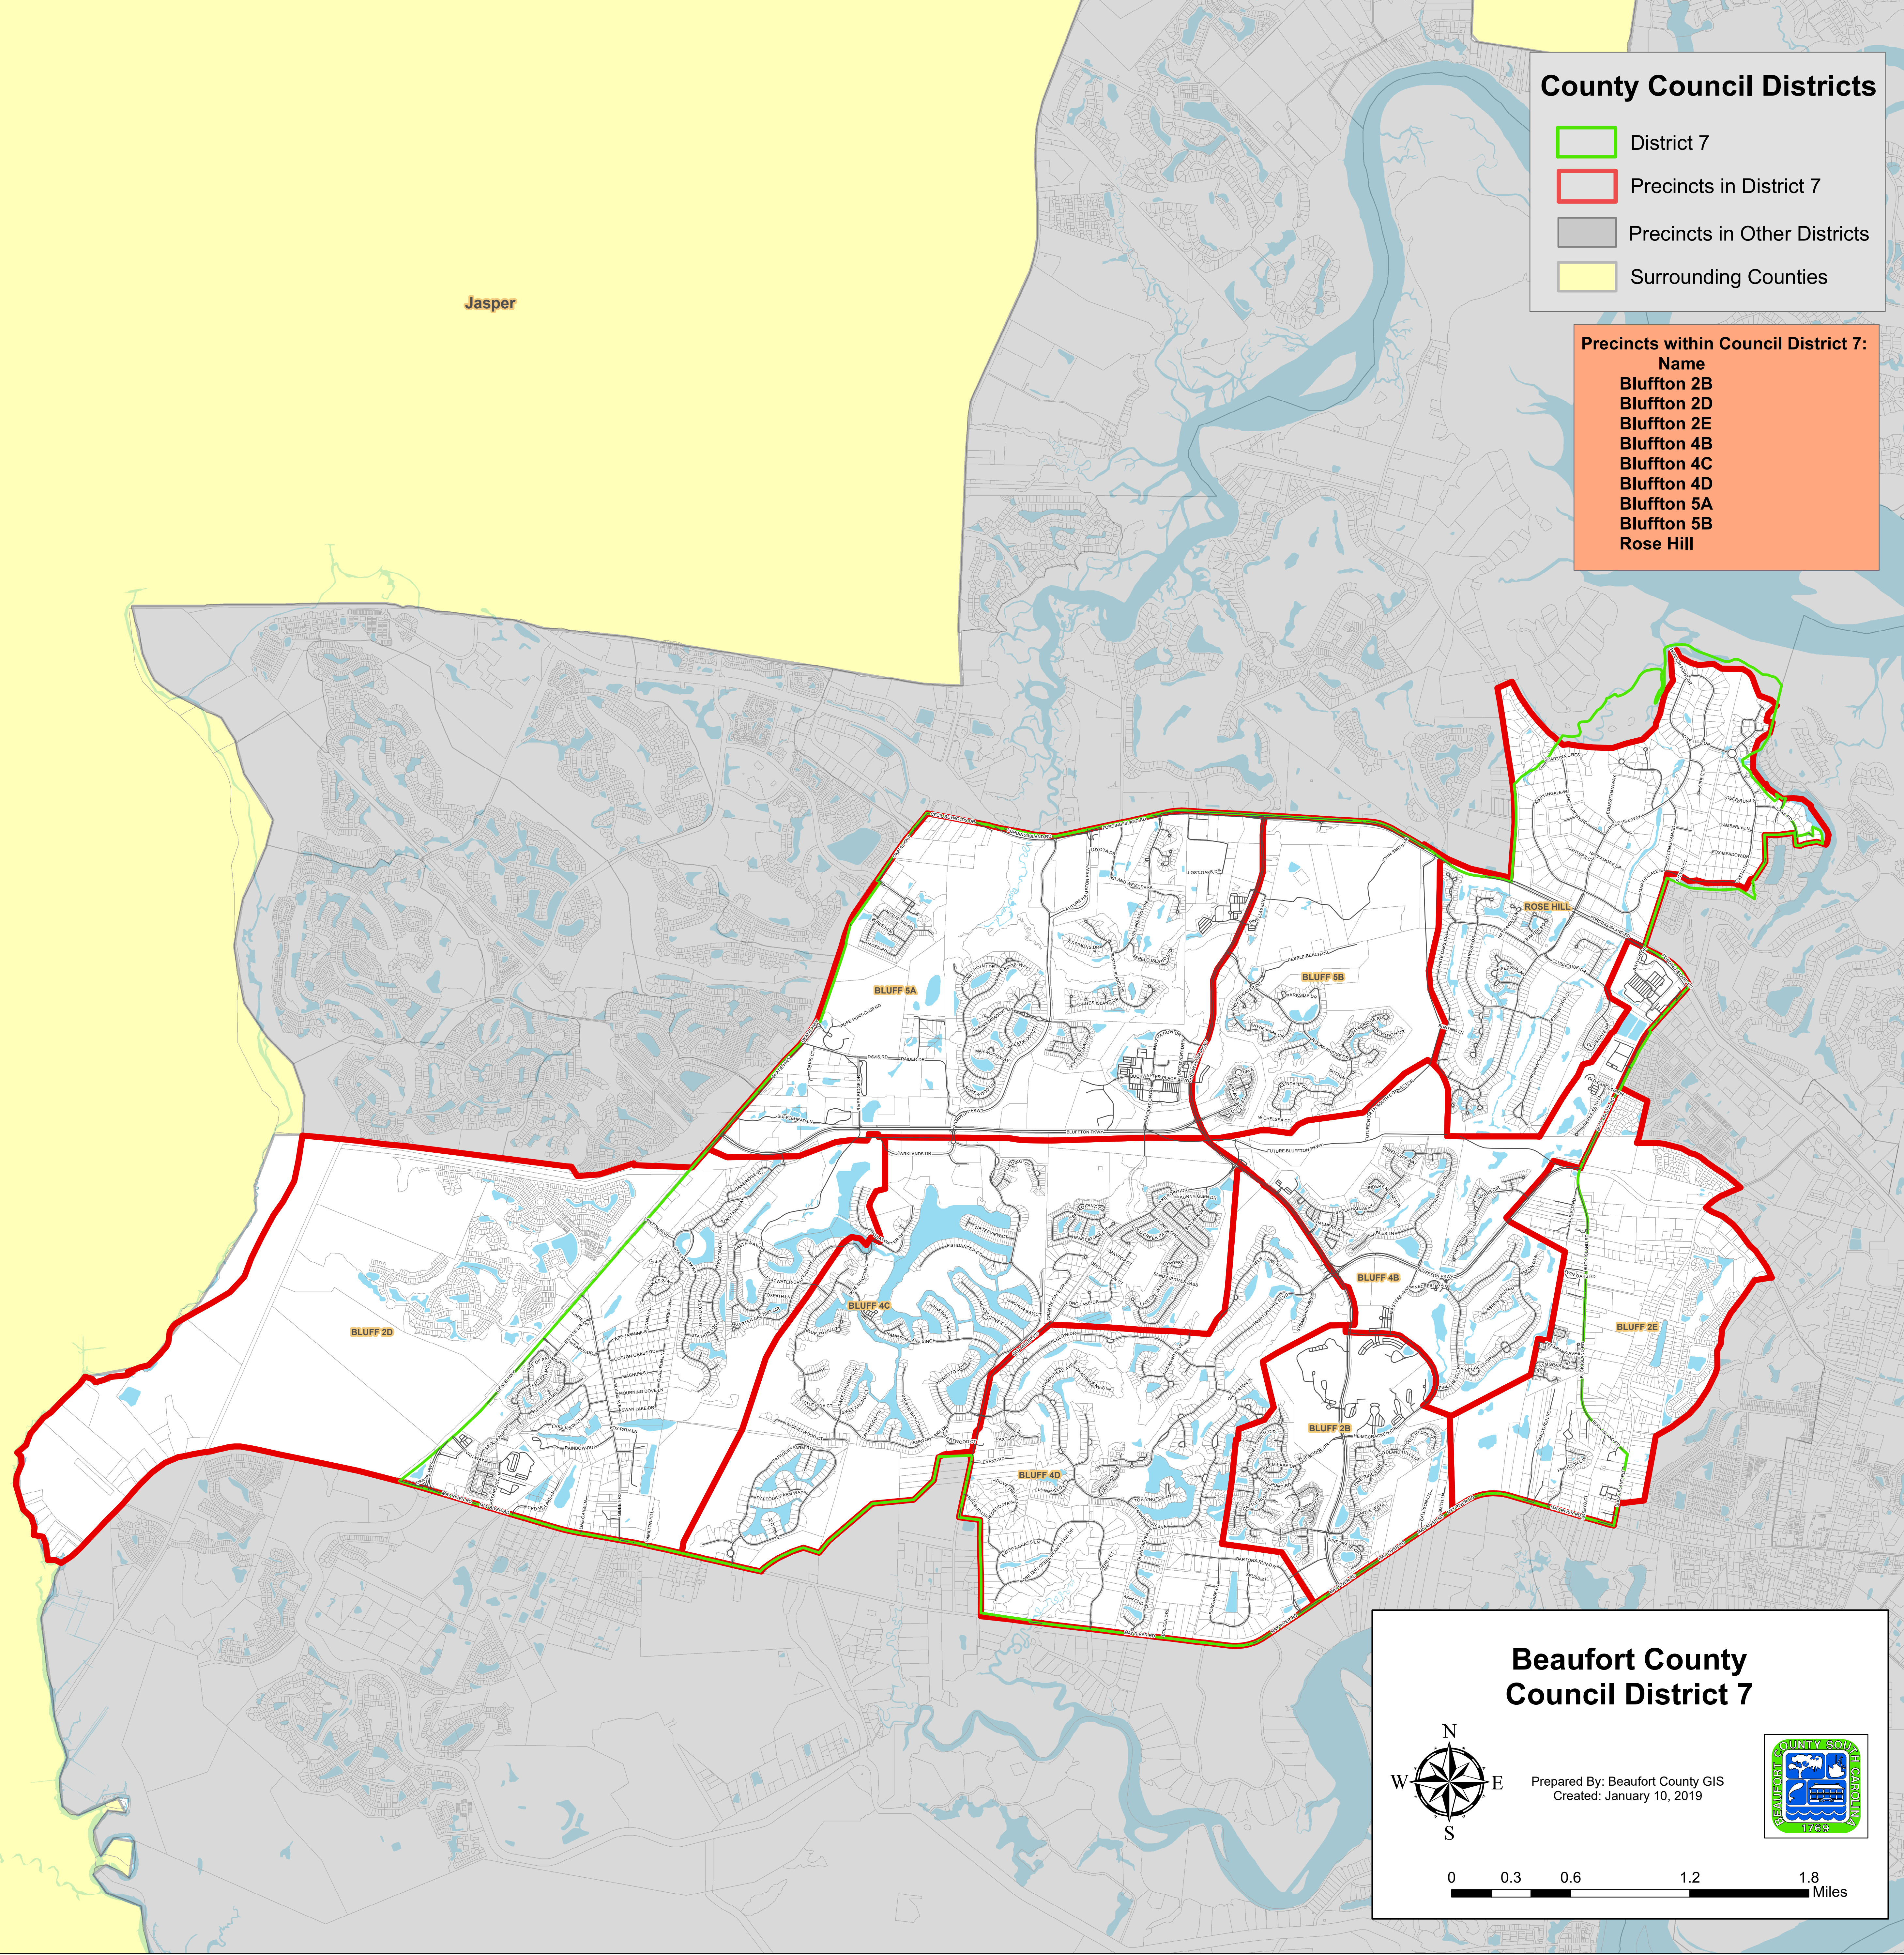

### County Council Districts

-  District 7
-  Precincts in District 7
-  Precincts in Other Districts
-  Surrounding Counties

### Precincts within Council District 7:

- Name
- Bluffton 2B
- Bluffton 2D
- Bluffton 2E
- Bluffton 4B
- Bluffton 4C
- Bluffton 4D
- Bluffton 5A
- Bluffton 5B
- Rose Hill

Jasper